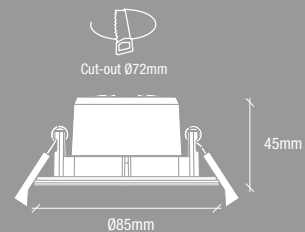

nordlux®

nordlux®

nordlux®
1-KIT

nordlux®

Max. number of interconnections : 15pcs

Lumen	345lm
Dimmability	Non-dimmable
Wattage	4,7W LED
Light source	Fixed LED Module
CCT	3000K Warm white
IP class	IP65
Lifetime	20 000 hours
On/Off	20 000x
Voltage	220-240V~ 50Hz
Class	Class II
Beam angle	100°
Warm up time	Instant
CRI	>80
Mercury/Hg	0mg
Material	Plastic / Metal

SIEGE IP65

Item N°: 2110370101
Db: 2160504
Hvid/Weiss/White
Vit/Blanc/Wit