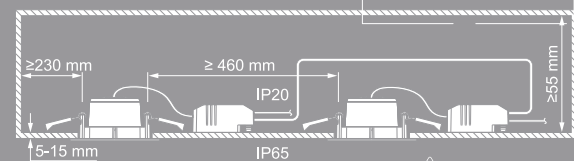

nordlux®

nordlux®

nordlux®
1-KIT

nordlux®

Max. number of interconnections : 15pcs

SIEGE IP65

Item N°: 2110370101
Db: 2160504
Hvid/Weiss/White
Vit/Blanc/Wit

Lumen	345lm
Dimmability	Non-dimmable
Wattage	4,7W LED
Light source	Fixed LED Module
CCT	3000K Warm white
IP class	IP65
Lifetime	20 000 hours
Voltage	220-240V~ 50Hz
Class	Class II
Beam angle	100°
CRI	80
Mercury/Hg	0mg
Material	Plastic / Metal

www.nordlux.com

ENERGY

Nordlux
2110370101

A
B
C
D
E
F
G

5 kWh/1000h

2019/2015

SIEGE IP65

3000K WARM WHITE