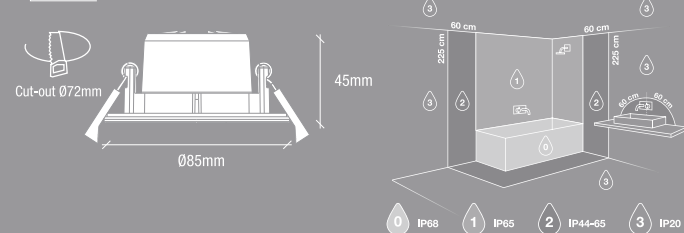

nordlux®

nordlux®

nordlux®
1-KIT

nordlux®

Max. number of interconnections : 15pcs

SIEGE IP65

Item N°: 2110370101
Db: 2160504
Hvid/Weiss/White
Vit/Blanc/Wit

Lumen	345lm
Dimmability	Non-dimmable
Wattage	4,7W LED
Light source	Fixed LED Module
CCT	3000K Warm white
IP class	IP65
Lifetime	20 000 hours
Voltage	220-240V~ 50Hz
Class	Class II
Beam angle	100°
CRI	80
Mercury/Hg	0mg
Material	Plastic / Metal

www.nordlux.com

ENERGY

Nordlux
2110370101

A
B
C
D
E
F
G

5 kWh/1000h

2019/2015

SIEGE IP65

3000K WARM WHITE