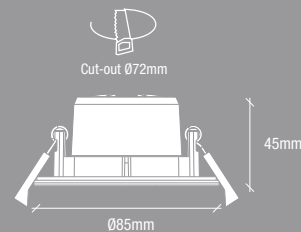

1-KIT

Max. number of interconnections : 15pcs