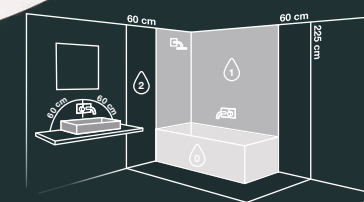

nordlux®

ENERGY

Nordlux
2110370155

5
kWh/1000h

2019/2015

SIEGE IP65

nordlux®

345 LUMEN
120°
4,7W

345 LUMEN
120°
4,7W

5 YEAR LED GUARANTEE

IP65 BATHROOM SAFE

PARALLEL CONNECTION

A BEAM ANGLE 100°

220-240V ~50Hz

F