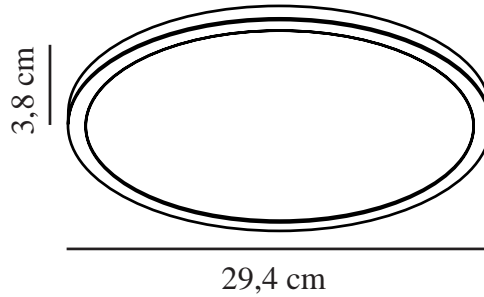

OJA 29 | IP54 2700K | SENSOR | CEILING LIGHT |

nordlux®

WHITE

2110456101

Voltage (V): 230 Volt
IP degree: IP54
Class (Class 1, Class 2, Class 3):
Class 2 (Double isolated)
Socket type: LED – Non-replaceable light source
Dimmerable: False

Primary material: Plastic
Secondary material: Plastic
Colour: White

Height (cm) : 3.8
Shade Diameter (cm): 29.4
EAN: 5704924007095
TUN: 2160514
Item Number: 2110456101
Pcs Per Master Carton: 3

Sales Box Height (cm): 30
Sales Box Width(cm): 30
Sales Box Depth (cm): 4.5
Sales Box Volume m³ : 0.004
Product net weight (kg): 0.67

Brightness of light (Lumen): 1600
Colour temperature (Kelvin): 2700
Ra-value : 80
Lifetime (hours): 25000
Beam angle (°) : 120
Candela (cd) (for directional lamp only): 0
Energy class: F
Actual watt (W): 0

- Microwave sensor with on/off pre-programmed LUX • Suitable for humid areas (IP54) • Ultra-thin design with backlight effect
- Adjustable time and range radius • Parallel, easy push-in connection • Long LED lifespan

ENERG
Nordlux
2110456101

A
B
C
D
E
F
G

15
kWh/1000h

2019/2015

The Oja series is characterised by its classic round and thin design with backlight effect, fitting perfectly into any interior design. Oja Sensor has a high IP rating (IP54) making it perfect for the bathroom or other humid areas and a built-in sensor that turns the light on when detecting motion.