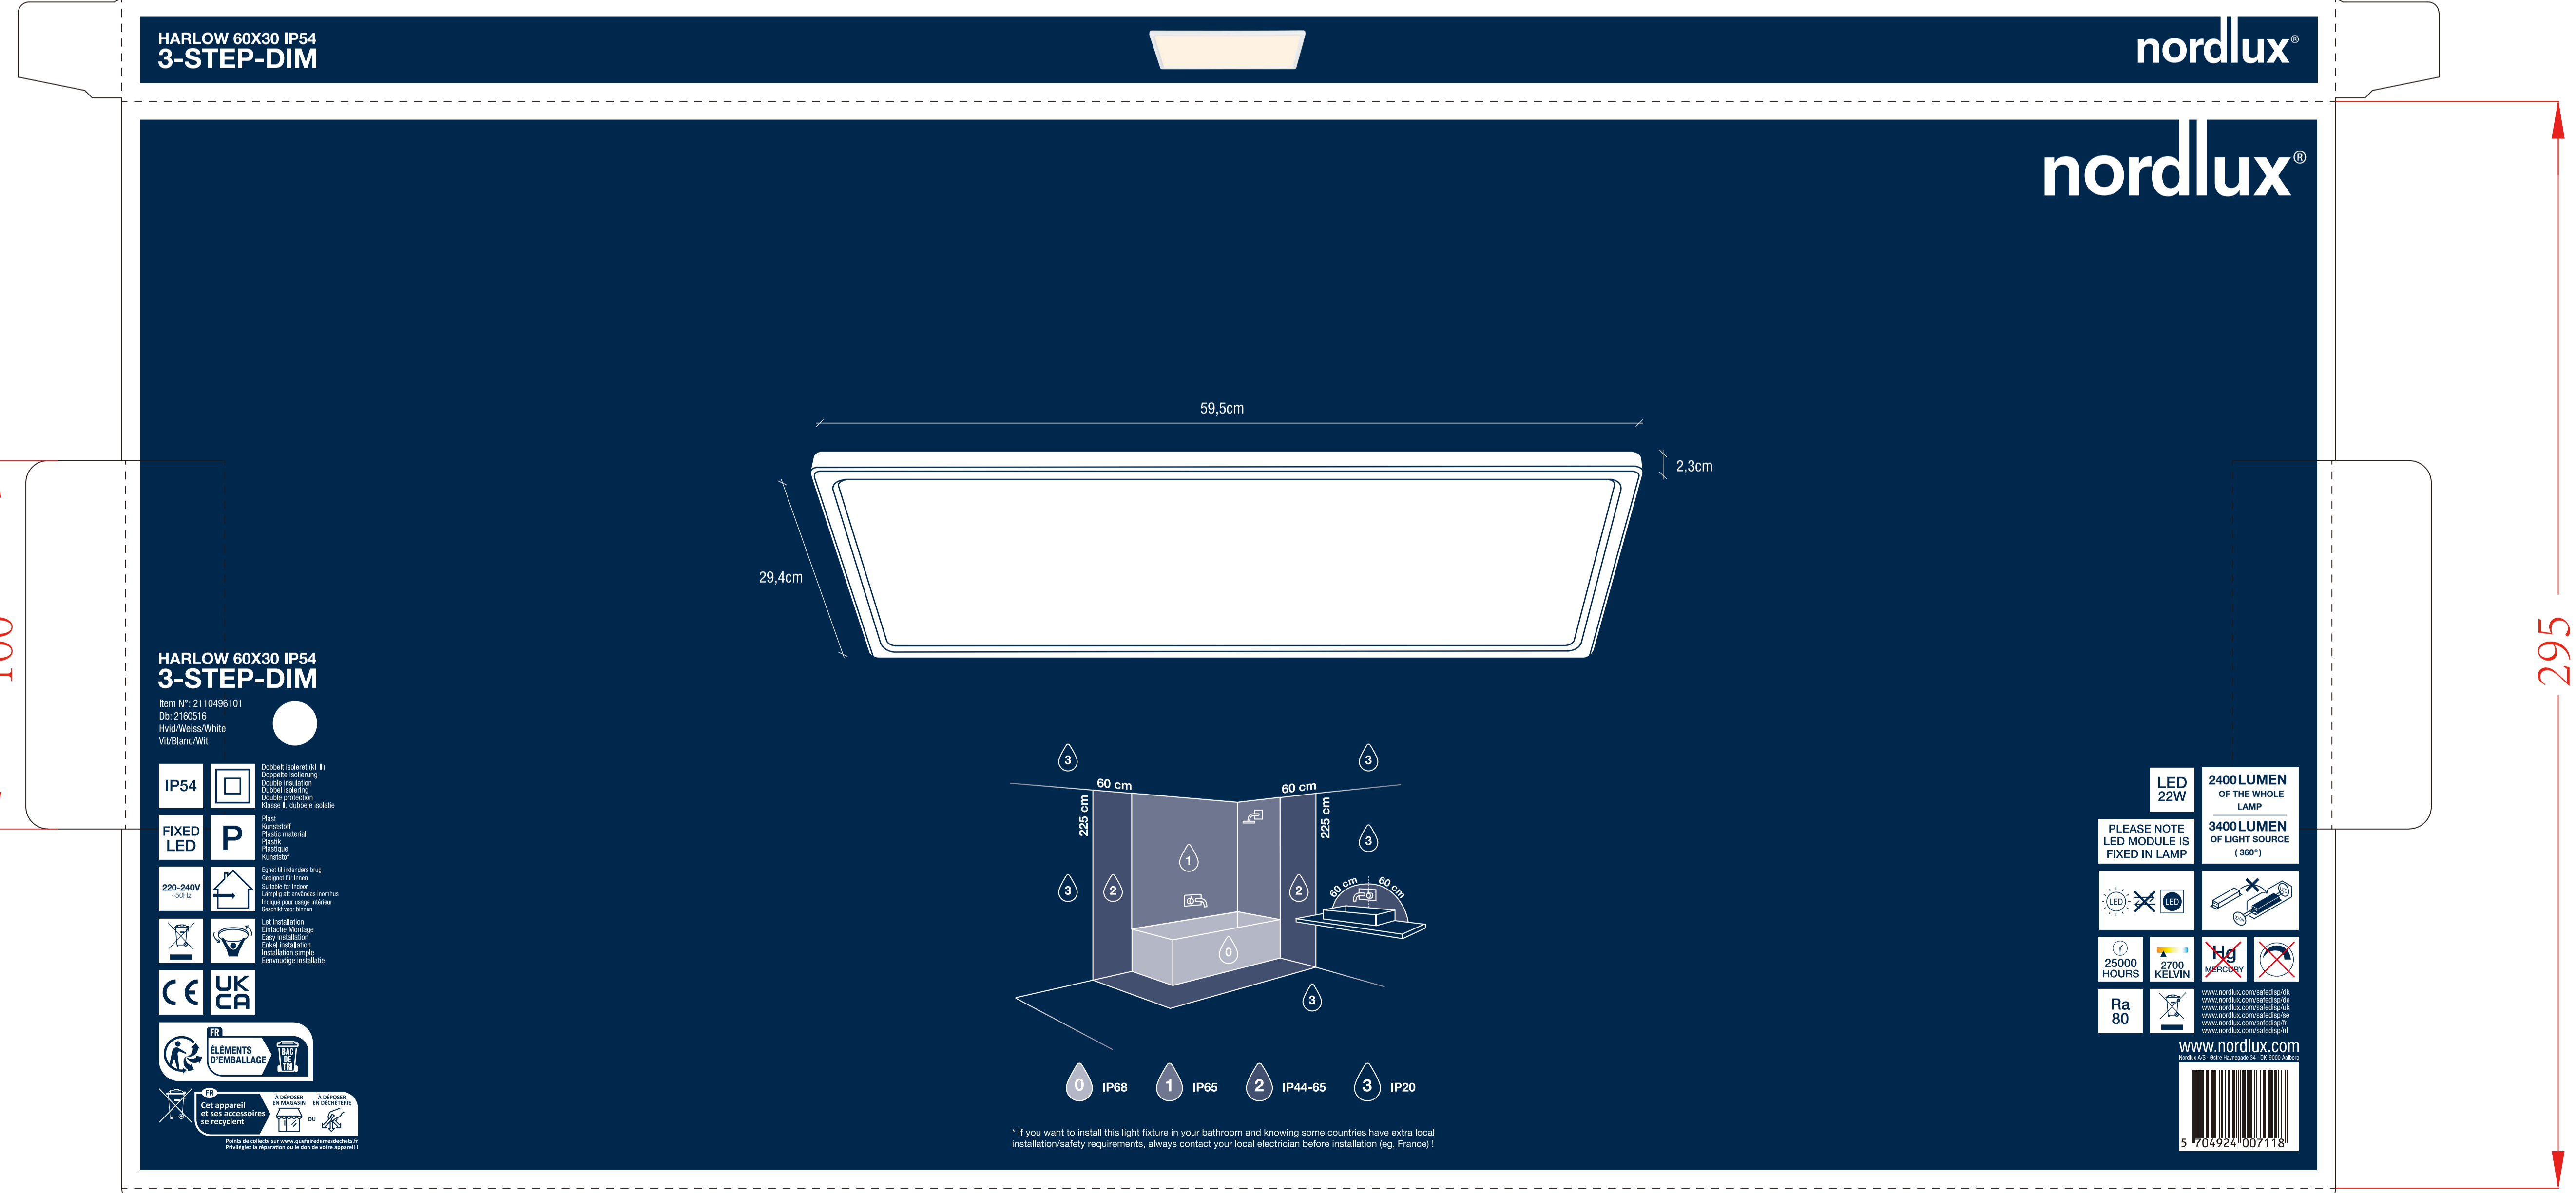

703

601

27

295

665

295

100