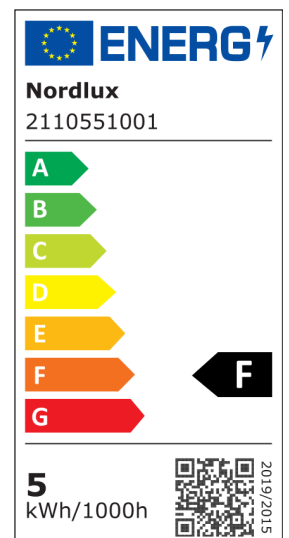

Voltage (V): 230 Volt
IP degree: IP20
Class (Class 1, Class 2, Class 3):
Class 2 (Double isolated)
Socket type: LED Module
Dimmerable: True
Switch placement: On the cable
Parallel connection: False

Primary material: Aluminium
Secondary material: Metal
Colour of the cable: White
Length of the cable (cm): 150
Is the cable replaceable: True
Colour: Matt white

Height (cm): 18
Width (cm): 7.8
Lenght (cm): 8.4
Built In Lenght (cm): 24.5
Built In Width (cm): 11.5

EAN: 5704924007149
TUN: 2160519
Item Number: 2110551001
Pcs Per Master Carton: 3
Sales Box Height (cm): 20

Sales Box Width(cm): 10
Sales Box Depth (cm): 10
Sales Box Volume m³ : 0.002
Product net weight (kg): 0.8

Brightness of light (Lumen): 830
Colour temperature (Kelvin): 2700
Ra-value : 90
Lifetime (hours): 30000
Energy class: F
Actual watt (W): 11.5

- 3-step Moodmaker™ dimming by wall or cable switch • Including external wire/plug •
- Natural light (RA90) and high light output
- Decorative aluminium details • 5-year LED guarantee