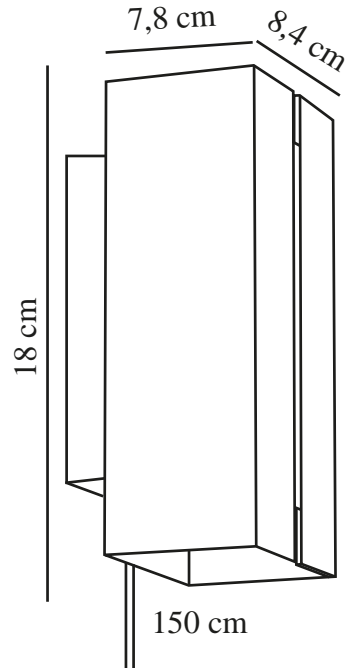

# CURTIZ | WALL LIGHT | MATT WHITE

2110551001

nordlux®

Voltage (V): 230 Volt  
IP degree: IP20  
Class (Class 1, Class 2, Class 3):  
Class 2 (Double isolated)  
Socket type: LED Module  
Dimmerable: True  
Switch placement: On the cable  
Parallel connection: False  
  
Primary material: Aluminium  
Secondary material: Metal  
Colour of the cable: White  
Length of the cable (cm): 150  
Is the cable replaceable: True  
Colour: Matt white

Height (cm): 18  
Width (cm): 7.8  
Lenght (cm): 8.4  
Built In Lenght (cm): 24.5  
Built In Width (cm): 11.5  
  
EAN: 5704924007149  
TUN: 2160519  
Item Number: 2110551001  
Pcs Per Master Carton: 3  
Sales Box Height (cm): 20

Sales Box Width(cm): 10  
Sales Box Depth (cm): 10  
Sales Box Volume m³ : 0.002  
Product net weight (kg): 0.8

Brightness of light (Lumen): 830  
Colour temperature (Kelvin): 2700  
Ra-value : 90  
Lifetime (hours): 30000  
Energy class: F  
Actual watt (W): 11.5