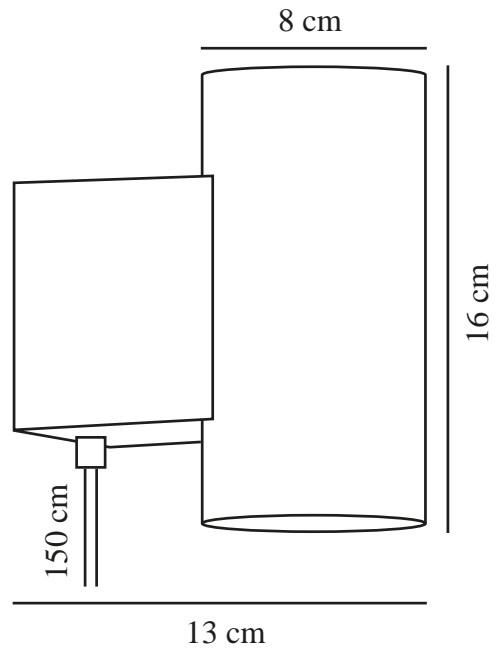

MONA 3-STEP | WALL LIGHT | BLACK/WHITE

2110561003

nordlux®

Voltage (V): 230 Volt
IP degree: IP20
Class (Class 1, Class 2, Class 3):
Class 2 (Double isolated)
Socket type: LED Module
Switch placement: On the cable
Parallel connection: False

Primary material: Glass
Secondary material: Metal
Colour of the glass: White
Colour of the cable: Black
Length of the cable (cm): 150
Is the cable replaceable: True
Colour: Black/White

Height (cm): 16
Width (cm): 8
Length (cm): 14.2
EAN: 5704924007170
TUN: 2160522
Item Number: 2110561003
Pcs Per Master Carton: 3
Sales Box Height (cm): 21

Sales Box Width(cm): 12.5
Sales Box Depth (cm): 22
Sales Box Volume m³ : 0.0058
Product net weight (kg): 0.96

Brightness of light (Lumen): 800
Colour temperature (Kelvin): 2700
Ra-value : 90
Lifetime (hours): 20000
Beam angle (°) : 110
Energy class: F
Actual watt (W): 10