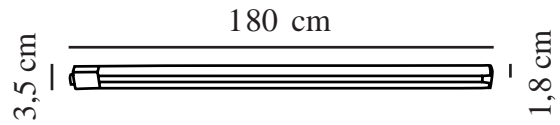

LINK 1,8M | TRACK LIGHT | MATT WHITE

2110589901

nordlux®

Voltage (V): 230 Volt
IP degree: IP20
Maximum bulb wattage (W): 690W
Class (Class 1, Class 2, Class 3):
Class 1 (Earth contact)

Colour: Matt white

Height (cm): 1.8
Width (cm): 3.5
Length (cm): 180

EAN: 5704924007187
TUN: 2160523

Item Number: 2110589901

Pcs Per Master Carton: 3
Sales Box Height (cm): 188
Sales Box Width(cm): 2.3
Sales Box Depth (cm): 4.2
Sales Box Volume m³ : 0.0018
Product net weight (kg): 0.766

• Adaptor included

This power strip from the Nordlux Link system has a length of 1,8 meters and can be mounted on either the wall or ceiling. Enables you to quickly and easily mount pendants and spotlights from the Link system according to your own needs. Power adaptor included.