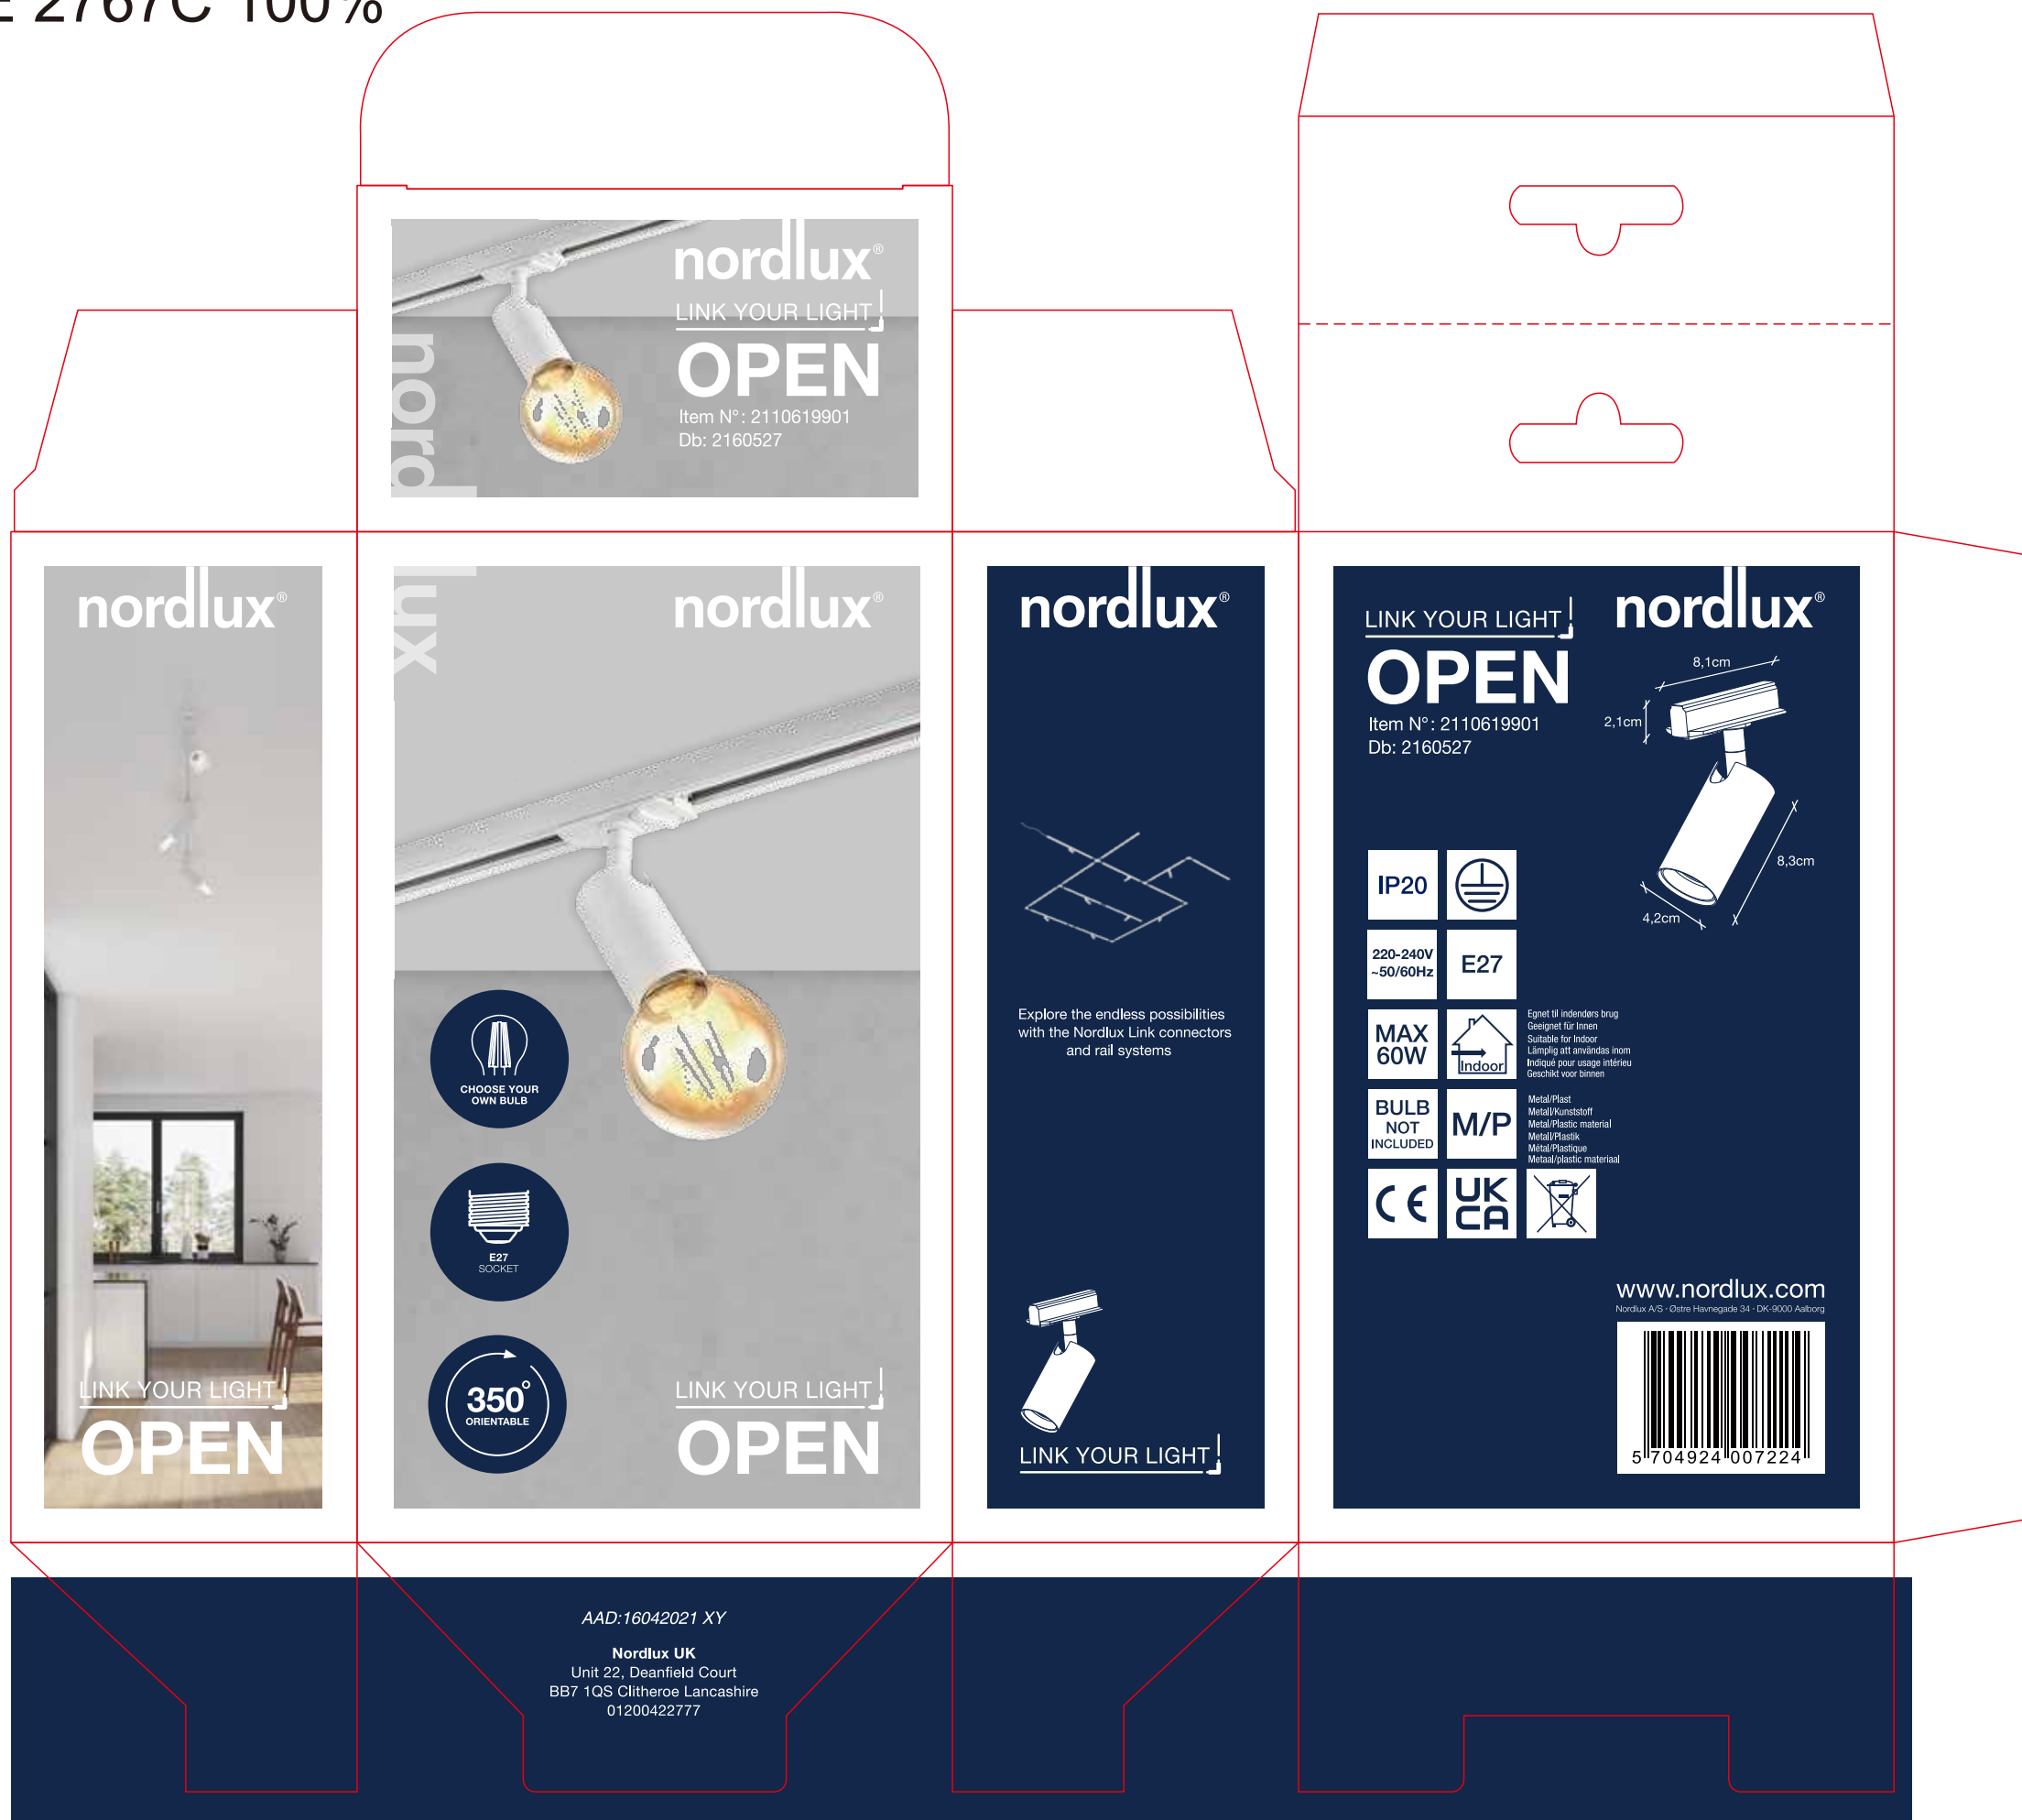

2110619901 SIZE:86*50*146mm

PANTONE 2767C 100%

nordlux®
LINK YOUR LIGHT
OPEN
Item N°: 2110619901
Db: 2160527

nordlux®

LINK YOUR LIGHT
OPEN

nordlux®

CHOOSE YOUR OWN BULB

E27 SOCKET

350° ORIENTABLE

LINK YOUR LIGHT
OPEN

nordlux®

Explore the endless possibilities with the Nordlux Link connectors and rail systems

LINK YOUR LIGHT

LINK YOUR LIGHT | nordlux®
OPEN
Item N°: 2110619901
Db: 2160527