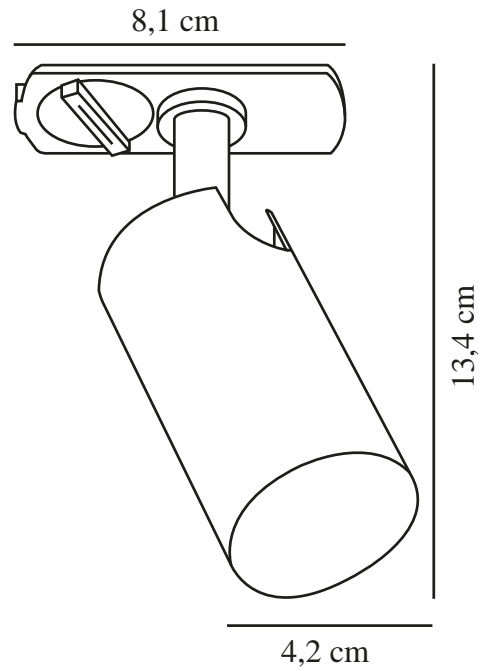

OPEN LINK | TRACK LIGHT | MATT BLACK

2110619903

nordlux®

Voltage (V): 230 Volt
IP degree: IP20
Maximum bulb wattage (W): 60W
Class (Class 1, Class 2, Class 3):
Class 1 (Earth contact)
Socket type: E27

Height (cm): 13.4
Tilt Angle (°): 90
Turning Angle (°): 350

EAN: 5704924007231
TUN: 2160528
Item Number: 2110619903

Pcs Per Master Carton: 3
Sales Box Height (cm): 14.6
Sales Box Width (cm): 8.6
Sales Box Depth (cm): 5
Sales Box Volume m³ : 0.0006
Product net weight (kg): 0.176

Primary material: Metal
Secondary material: Plastic
Colour: Matt black

- Spot head can be positioned straight down
- Especially designed for LED decorative bulbs

Open is a spot series in a simple, minimalist design. Add decorative bulbs of your taste to create your own personal design. Spot heads can easily be adjusted for a directional light.