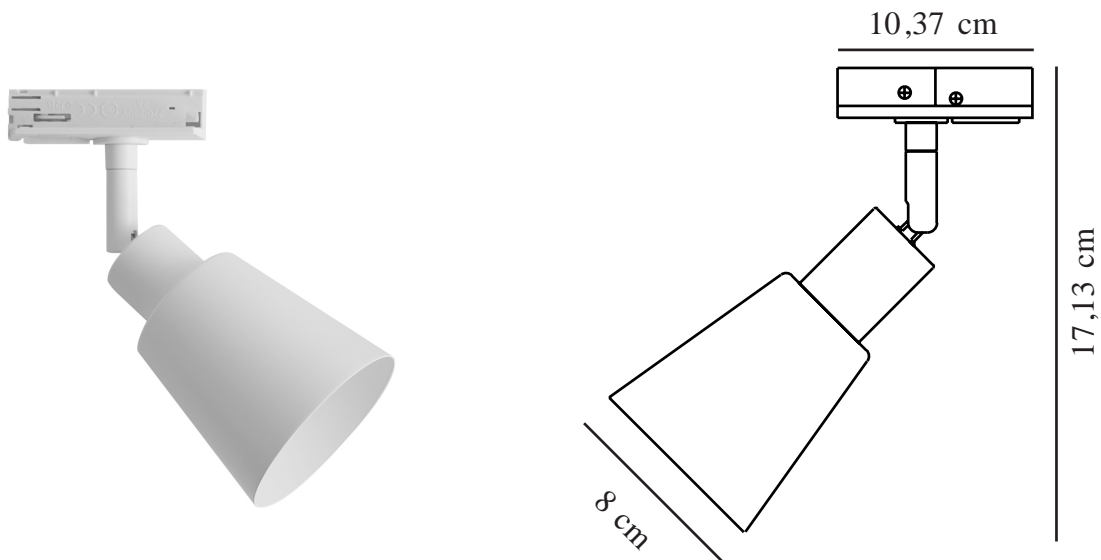

KONIEKEL LINK | TRACK LIGHT | MATT WHITE

2110629901

nordlux®

Voltage (V): 230 Volt
IP degree: IP20
Maximum bulb wattage (W): 50W
Class (Class 1, Class 2, Class 3):
Class 1 (Earth contact)
Socket type: GU10

Shade Diameter (cm): 6
Tilt Angle (°): 90
Turning Angle (°): 350
EAN: 5704924007248
TUN: 2160529
Item Number: 2110629901

Pcs Per Master Carton: 3
Sales Box Height (cm): 14
Sales Box Width(cm): 10
Sales Box Depth (cm): 10
Sales Box Volume m³ : 0.0014
Product net weight (kg): 0.231

Primary material: Metal
Secondary material: Plastic
Colour: Matt white

• Including two shades (metal and glass)

The Koniekel series has a classic, cone shaped design that fits perfectly into most interiors and does not take up any unnecessary space. Provides a pleasant, directional light that is perfect in the hallway or above the kitchen counter where you need a functional and practical light. Comes with two interchangeable shades – one in glass and one in metal depending on the design expression you want to create.