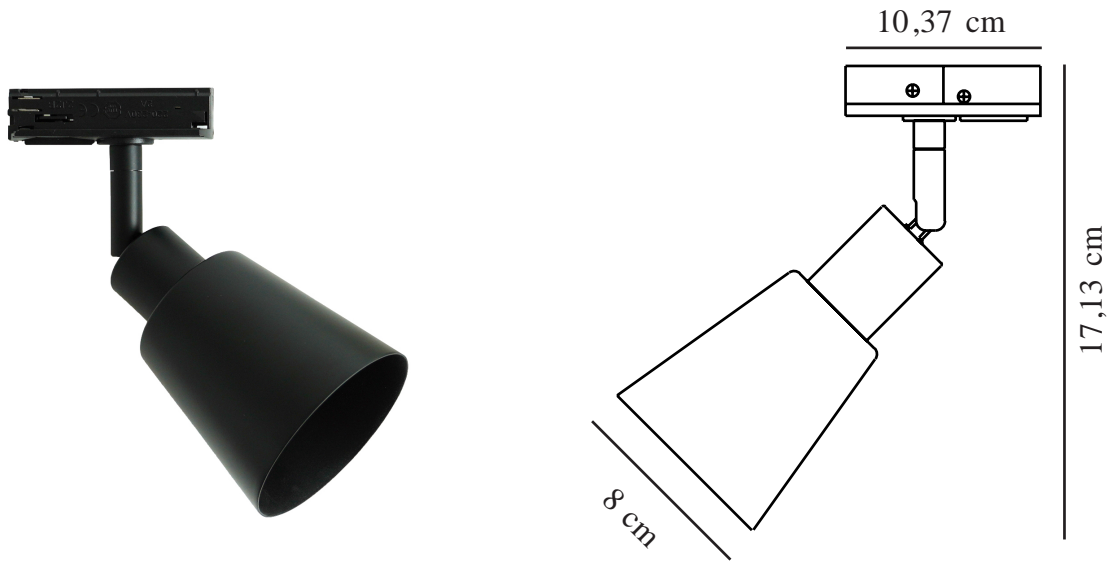

KONIEKEL LINK | TRACK LIGHT | MATT BLACK

2110629903

nordlux®

Voltage (V): 230 Volt
IP degree: IP20
Maximum bulb wattage (W): 50W
Class (Class 1, Class 2, Class 3):
Class 1 (Earth contact)
Socket type: GU10

Shade Diameter (cm): 6
Tilt Angle (°): 90
Turning Angle (°): 350
EAN: 5704924007255
TUN: 2160530
Item Number: 2110629903

Pcs Per Master Carton: 3
Sales Box Height (cm): 14
Sales Box Width(cm): 10
Sales Box Depth (cm): 10
Sales Box Volume m³ : 0.0014
Product net weight (kg): 0.231

Primary material: Metal
Secondary material: Plastic
Colour: Matt black

• Including two shades (metal and glass)

The Koniekel series has a classic, cone shaped design that fits perfectly into most interiors and does not take up any unnecessary space. Provides a pleasant, directional light that is perfect in the hallway or above the kitchen counter where you need a functional and practical light. Comes with two interchangeable shades – one in glass and one in metal depending on the design expression you want to create.