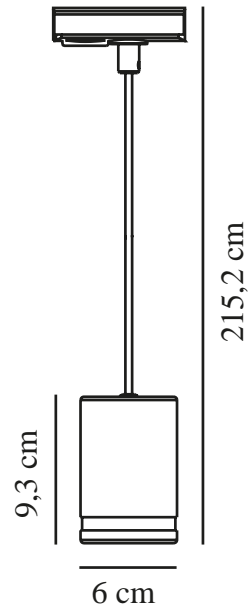

RONDIE LINK | TRACK LIGHT | WHITE

2110649901

nordlux®

Voltage (V): 230 Volt
IP degree: IP20
Maximum bulb wattage (W): 35W
Class (Class 1, Class 2, Class 3):
Class 1 (Earth contact)
Socket type: GU10

Shade Diameter (cm): 6
Shade Height (cm): 9.3
EAN: 5704924007286
TUN: 2160533
Item Number: 2110649901

Pcs Per Master Carton: 3
Sales Box Height (cm): 14
Sales Box Width(cm): 14
Sales Box Depth (cm): 9
Sales Box Volume m³ : 0.0018
Product net weight (kg): 0.36

Primary material: Metal
Secondary material: Plastic
Colour of the cable: White
Length of the cable (cm): 200
Is the cable replaceable: False
Colour: White

- Frosted glass inside for special effect
- Fabric wire (two metres)
- Wire can be shortened to any desired length

Rondie has a round, classic design with a frosted glass ring that adds an interesting light effect to the design. Provides a pleasant, directional light. Easy installation and adjustment with the Nordlux Link system.