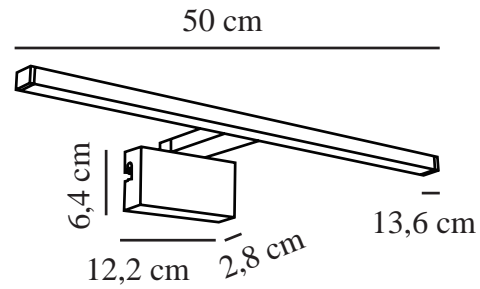

MARLEE 3000K | WALL LIGHT | CHROME

2110701033

nordlux®

Voltage (V): 220-240 Volt
IP degree: IP44
Class (Class 1, Class 2, Class 3):
Class 2 (Double isolated)
Socket type: LED Module
Parallel connection: False

Primary material: Metal
Secondary material: Plastic
Colour: Chrome

Height (cm): 3.8
Width (cm): 50
Projection (cm): 13.6
EAN: 5704924017100
TUN: 2357933
Item Number: 2110701033
Pcs Per Master Carton: 3
Sales Box Height (cm): 14.5

Sales Box Width(cm): 51.5
Sales Box Depth (cm): 4.3
Sales Box Volume m³ : 0.0032
Product net weight (kg): 0.355

Brightness of light (Lumen): 800
Colour temperature (Kelvin): 3000
Ra-value : 90
Lifetime (hours): 25000
Beam angle (°) : 120
Candela (cd) (for directional lamp only): 0
Energy class: F
Actual watt (W): 8.9

Marlee is the perfect bathroom mirror light, produced in a slim, rectangular design. Easy to mount onto a cabinet, on a mirror or on the wall. Marlee provides pleasant, yet practical, downwards light. High IP rating (IP44) makes it suitable for the bathroom.