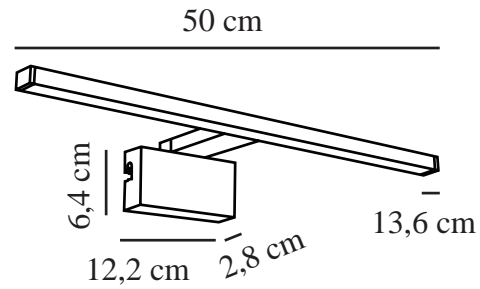

# MARLEE 3000K | WALL LIGHT | CHROME

2110701033

nordlux®

Voltage (V): 220-240 Volt  
IP degree: IP44  
Class (Class 1, Class 2, Class 3):  
Class 2 (Double isolated)  
Socket type: LED Module  
Parallel connection: False

Primary material: Metal  
Secondary material: Plastic  
Colour: Chrome

Height (cm): 3.8  
Width (cm): 50  
Projection (cm): 13.6  
EAN: 5704924017100  
TUN: 2357933  
Item Number: 2110701033  
Pcs Per Master Carton: 3  
Sales Box Height (cm): 14.5

Sales Box Width(cm): 51.5  
Sales Box Depth (cm): 4.3  
Sales Box Volume m<sup>3</sup> : 0.0032  
Product net weight (kg): 0.355

Brightness of light (Lumen): 800  
Colour temperature (Kelvin): 3000  
Ra-value : 90  
Lifetime (hours): 25000  
Beam angle (°) : 120  
Candela (cd) (for directional lamp only): 0  
Energy class: F  
Actual watt (W): 8.9

Marlee is the perfect bathroom mirror light, produced in a slim, rectangular design. Easy to mount onto a cabinet, on a mirror or on the wall. Marlee provides pleasant, yet practical, downwards light. High IP rating (IP44) makes it suitable for the bathroom.