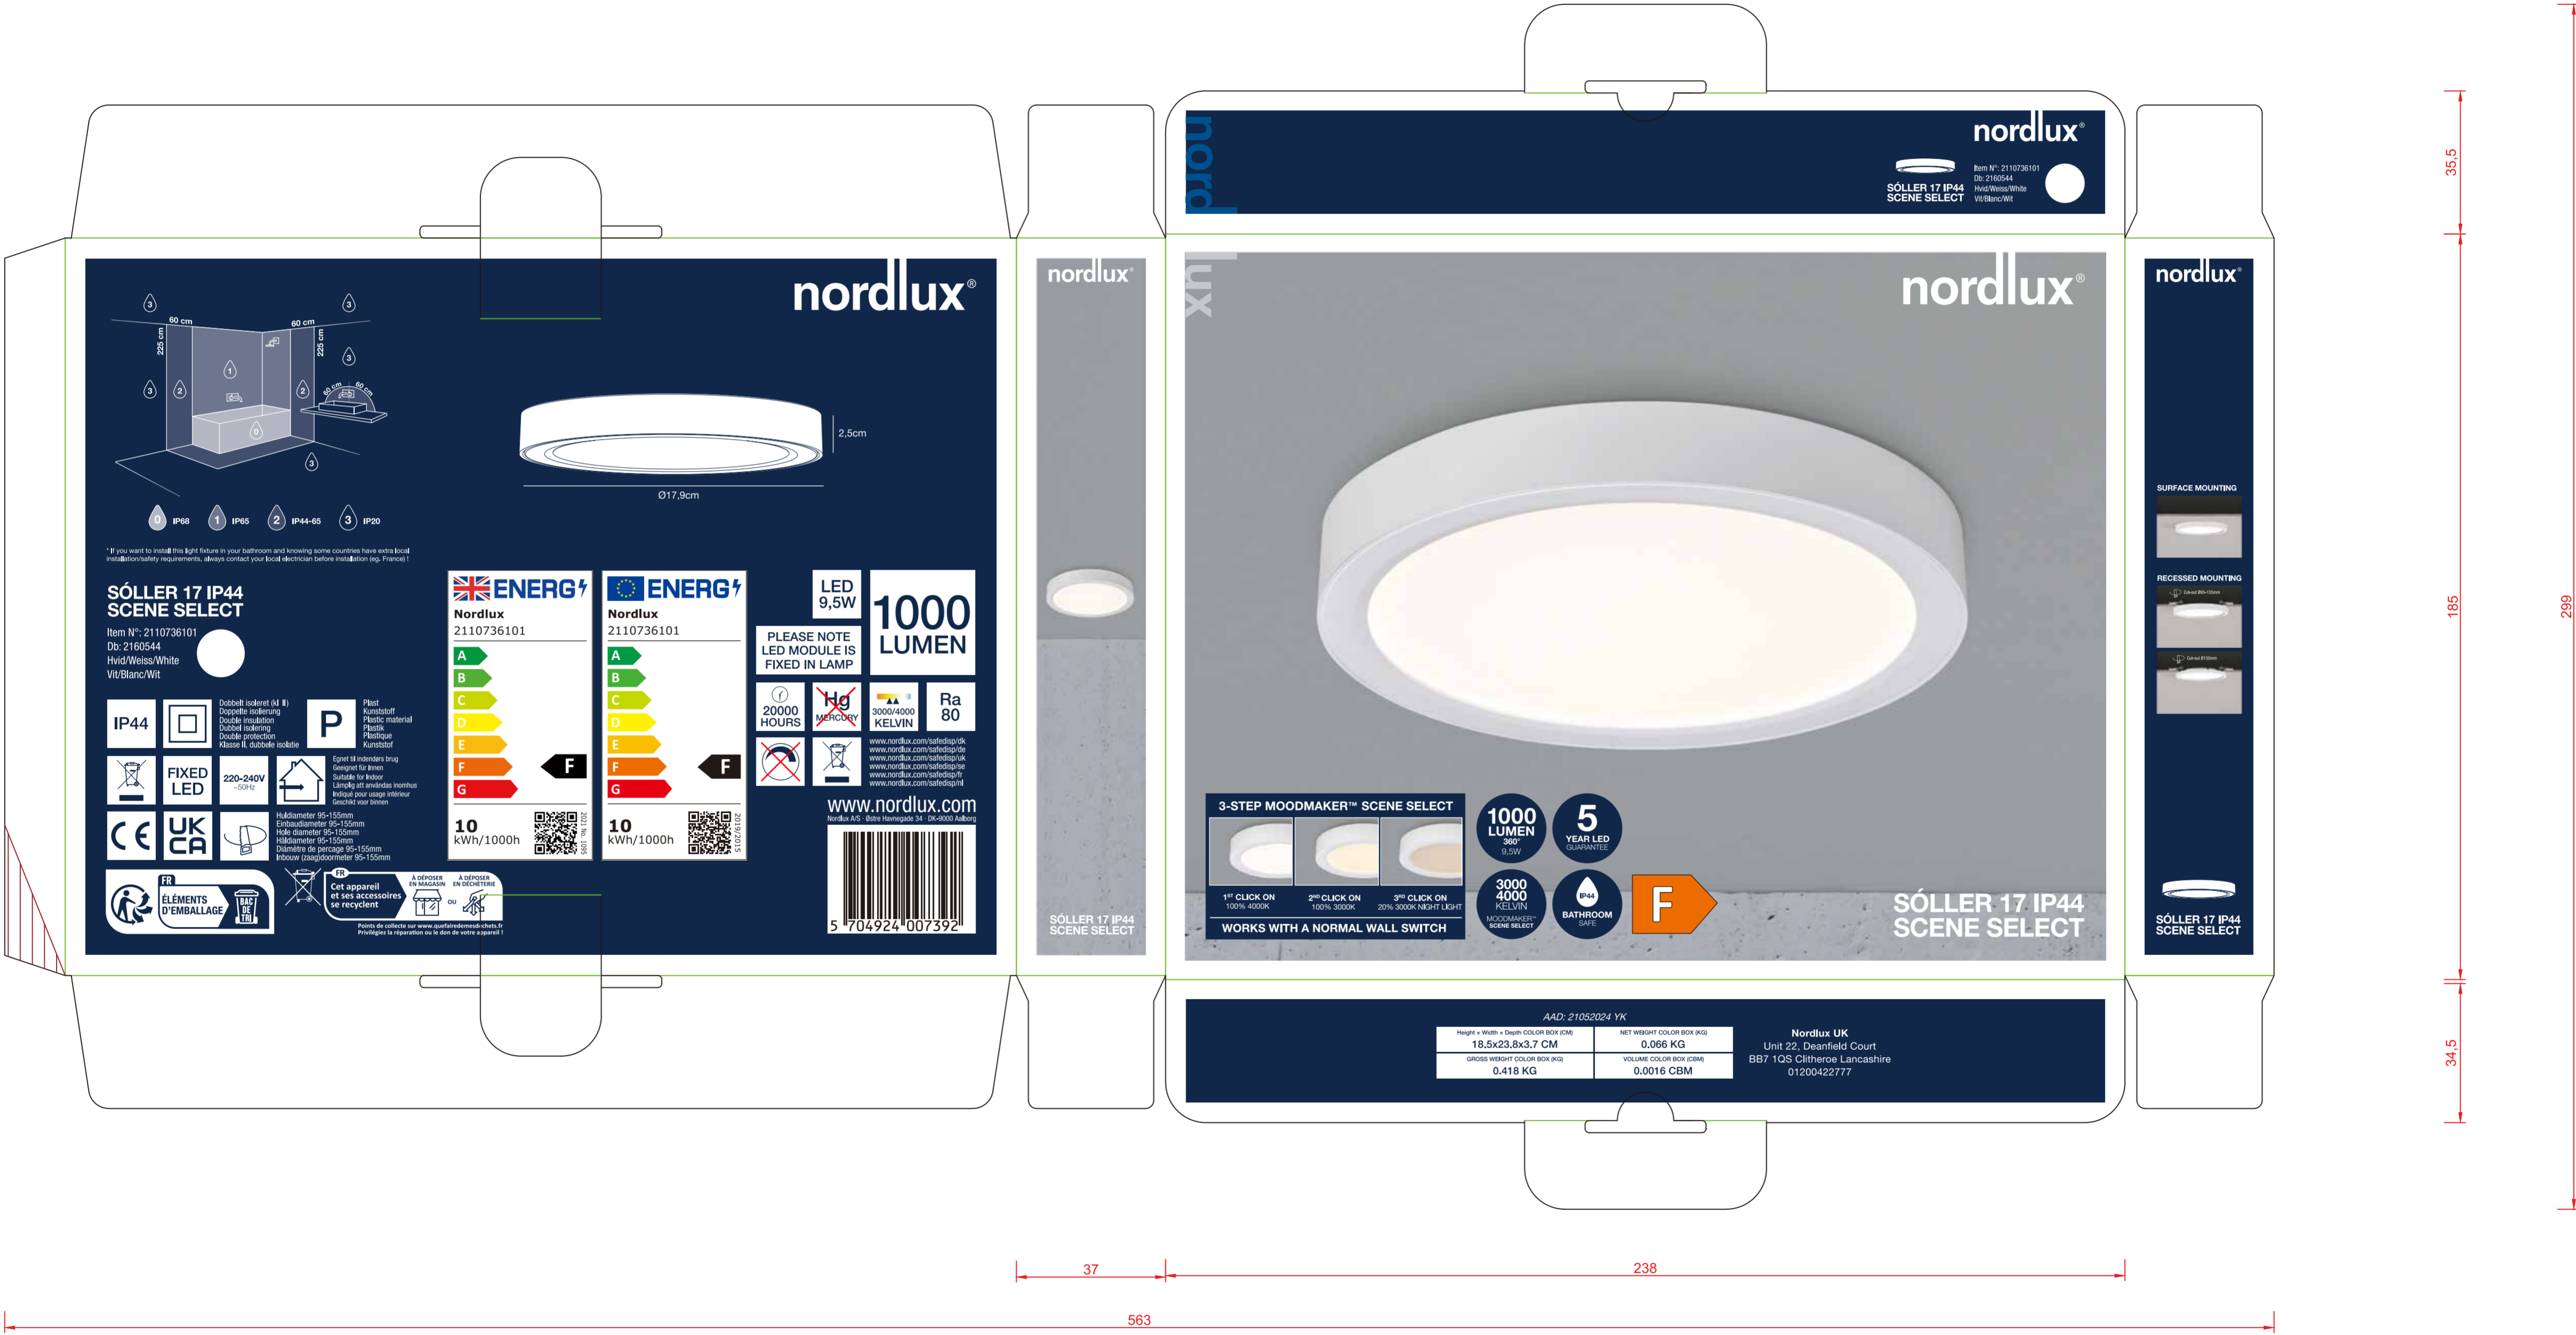

# RC4F-SS-6D10C WT

## Sóller 17 | Ceiling | White

**nordlux®**

60 cm 60 cm 22.5 cm 22.5 cm 2.5 cm Ø17.9cm

IP68 1 IP65 2 IP44-65 3 IP20

\* If you want to install this light fixture in your bathroom and knowing some countries have extra local installation/safety requirements, always contact your local electrician before installation (eg. France)!

**SÓLLER 17 IP44 SCENE SELECT**  
Item N°: 2110736101  
Dc: 2160544  
Hvid/Weiss/White  
Vit/Bianco/White

**ENERGY LABEL 1**  
Nordlux 2110736101  
LED 9,5W  
1000 LUMEN  
PLEASE NOTE LED MODULE IS FIXED IN LAMP  
20000 HOURS  
Ra 80  
3000/4000 KELVIN  
10 kWh/1000h