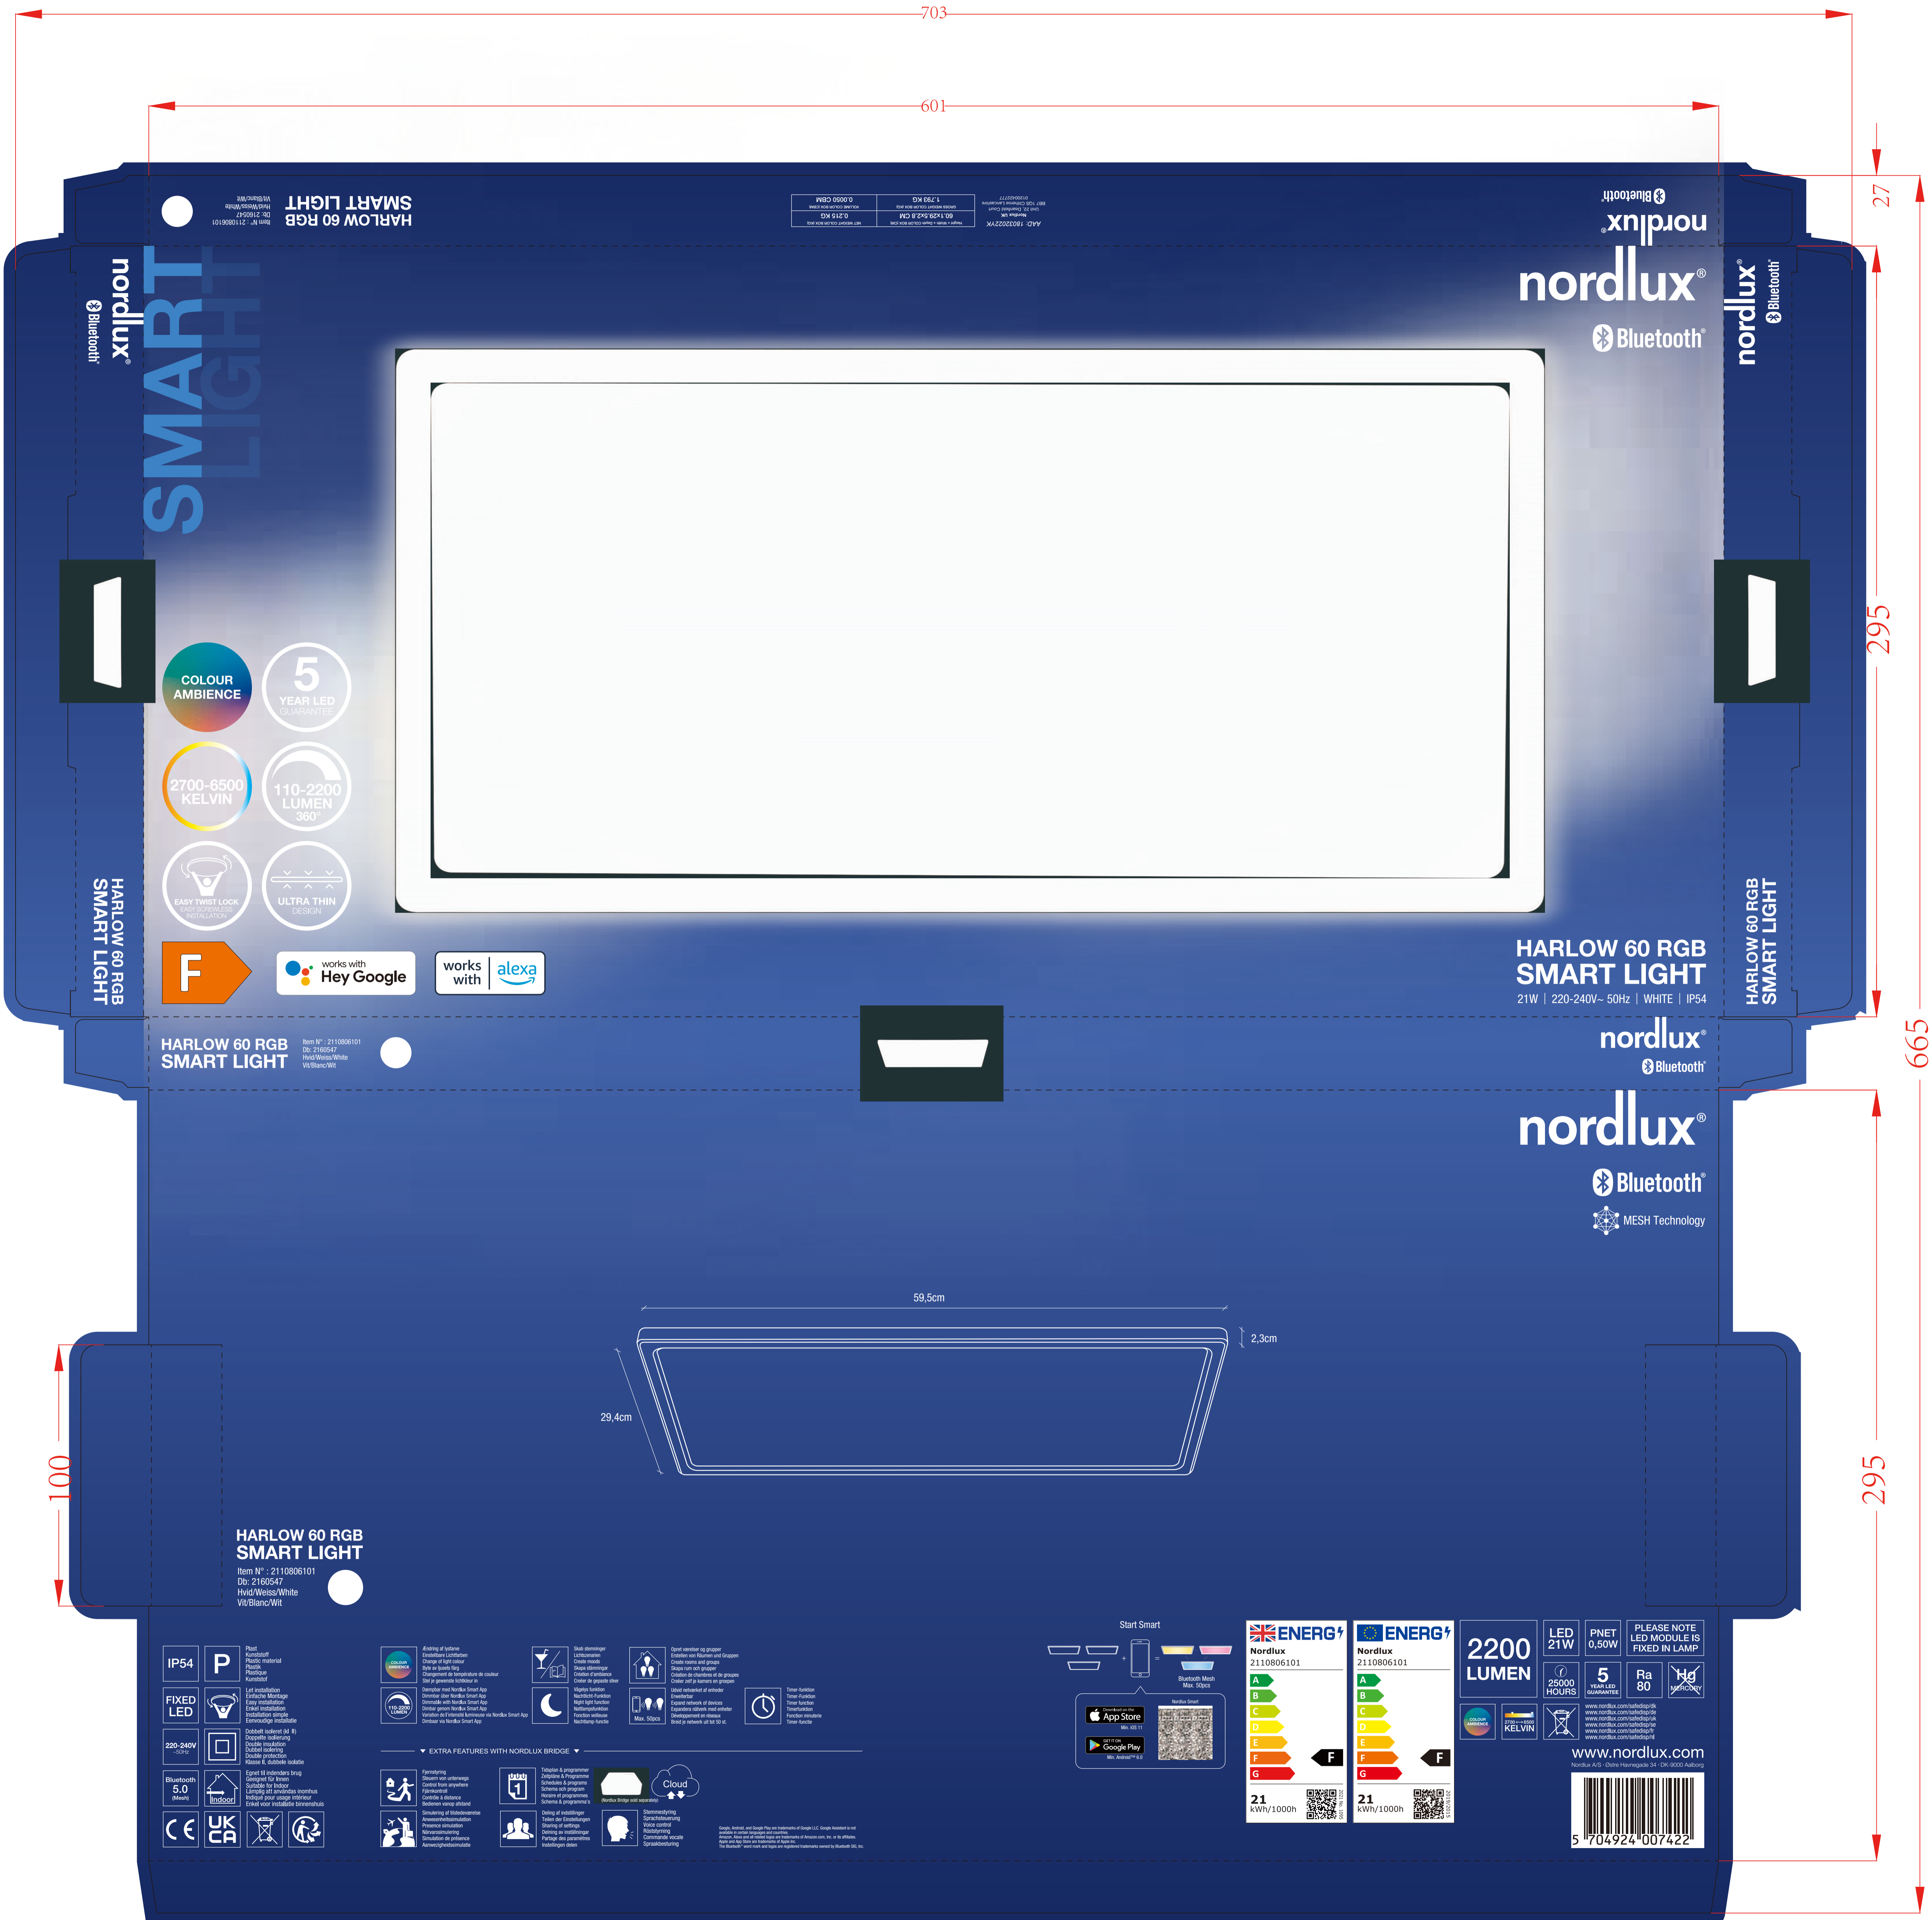

M00036 300g灰底白板纸+110g高强E瓦+140g牛卡

1,783 KG	1,783 KG
1,783 KG	1,783 KG
1,783 KG	1,783 KG

COLOUR AMBIENCE

5 YEAR LED GUARANTEE

2700-6500 KELVIN

110-2200 LUMEN 360°

EASY TWIST LOCK INSTALLATION

ULTRA THIN DESIGN

F

works with **Hey Google**

works with **alexa**

HARLOW 60 RGB SMART LIGHT

Item No. : 2110806101
 Dk: 2160547
 Hvid/Weiss/White
 Vit/Blanc/Whit

HARLOW 60 RGB SMART LIGHT

Item No. : 2110806101
 Dk: 2160547
 Hvid/Weiss/White
 Vit/Blanc/Whit

IP54

FIXED LED

220-240V

Bluetooth 5.0 (Mesh)

CE UK CA

EXTRA FEATURES WITH NORDLUX BRIDGE

Remote control

Scene creation