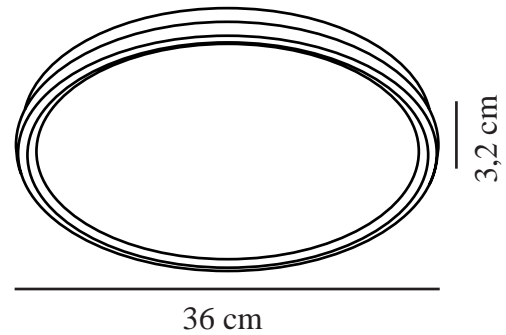

# LIVA SMART COLOUR | CEILING LIGHT | WHITE

2110826101

**nordlux**<sup>®</sup>

Voltage (V): 220-240 Volt  
IP degree: IP54  
Class (Class 1, Class 2, Class 3):  
Class 2 (Double isolated)  
Socket type: LED Module  
Parallel connection: False

Primary material: Plastic  
Secondary material: Plastic  
Colour: White

Height (cm): 3.2  
Projection (cm): 3.2

EAN: 5704924007439  
TUN: 2160548  
Item Number: 2110826101  
Pcs Per Master Carton: 3  
Sales Box Height (cm): 36.8

Sales Box Width(cm): 36.5  
Sales Box Depth (cm): 3.8  
Sales Box Volume m<sup>3</sup> : 0.0051  
Product net weight (kg): 1.18

Brightness of light (Lumen): 2100  
Colour temperature (Kelvin):  
2700-6500  
Ra-value : 80  
Lifetime (hours): 25000  
Beam angle (°) : 120  
Candela (cd) (for directional  
lamp only): 0  
Energy class: F  
Actual watt (W): 21