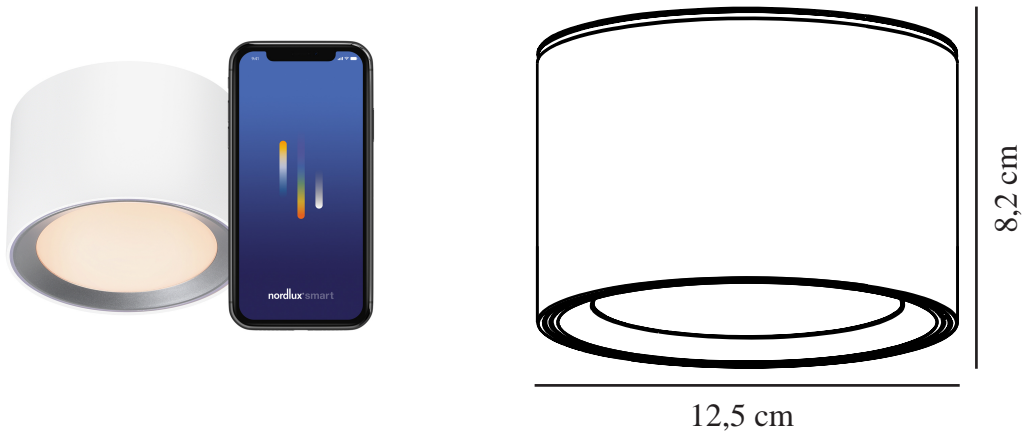

LANDON SMART | CEILING LIGHT | WHITE

2110840101

nordlux®

Voltage (V): 220-240 Volt
IP degree: IP44
Class (Class 1, Class 2, Class 3):
Class 2 (Double isolated)
Socket type: LED Module
Parallel connection: True

Primary material: Metal
Secondary material: Plastic
Colour: White

Height (cm): 8.2
Projection (cm): 8.5
EAN: 5704924007453
TUN: 2160550
Item Number: 2110840101
Pcs Per Master Carton: 3
Sales Box Height (cm): 11.25

Sales Box Width(cm): 13
Sales Box Depth (cm): 13
Sales Box Volume m³ : 0.0019
Product net weight (kg): 0.505

Brightness of light (Lumen): 700
Colour temperature (Kelvin):
2700-6500
Ra-value : 80
Lifetime (hours): 25000
Beam angle (°) : 110
Candela (cd) (for directional
lamp only): 0
Energy class: F
Actual watt (W): 8

Landon is a series of surface mounted downlights where you can dim and turn the light on and off using the Nordlux Smart app. You can also adjust the light from cold to warm white according to your needs. The high IP protection (IP44) makes this downlight suitable for the bathroom.