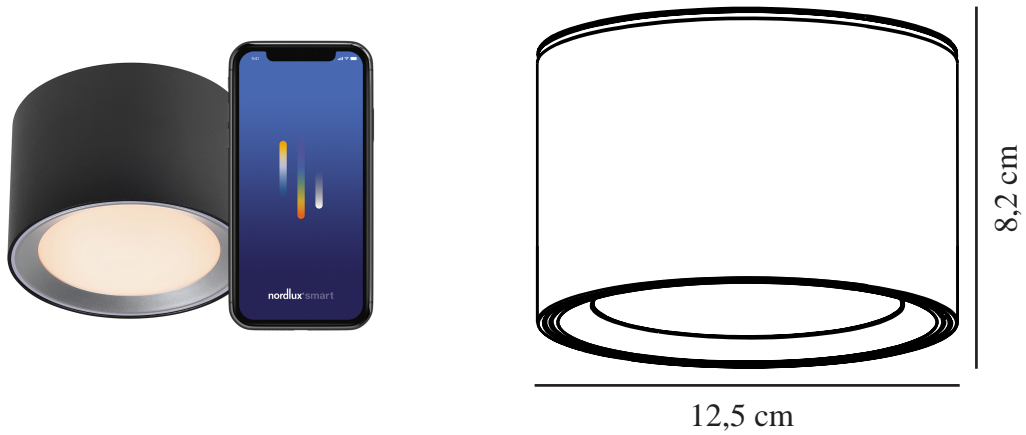

# LANDON SMART | CEILING LIGHT | BLACK

2110840103

nordlux®

Voltage (V): 220-240 Volt  
IP degree: IP44  
Class (Class 1, Class 2, Class 3):  
Class 2 (Double isolated)  
Socket type: LED Module  
Parallel connection: True

Primary material: Metal  
Secondary material: Plastic  
Colour: Black

Height (cm): 8.2  
Projection (cm): 8.5  
EAN: 5704924007460  
TUN: 2160551  
Item Number: 2110840103  
Pcs Per Master Carton: 3  
Sales Box Height (cm): 11.25

Sales Box Width(cm): 13  
Sales Box Depth (cm): 13  
Sales Box Volume m<sup>3</sup> : 0.0019  
Product net weight (kg): 0.505

Brightness of light (Lumen): 700  
Colour temperature (Kelvin):  
2700-6500  
Ra-value : 80  
Lifetime (hours): 25000  
Beam angle (°) : 110  
Candela (cd) (for directional  
lamp only): 0  
Energy class: F  
Actual watt (W): 8

Landon is a series of surface mounted downlights where you can dim and turn the light on and off using the Nordlux Smart app. You can also adjust the light from cold to warm white according to your needs. The high IP protection (IP44) makes this downlight suitable for the bathroom.