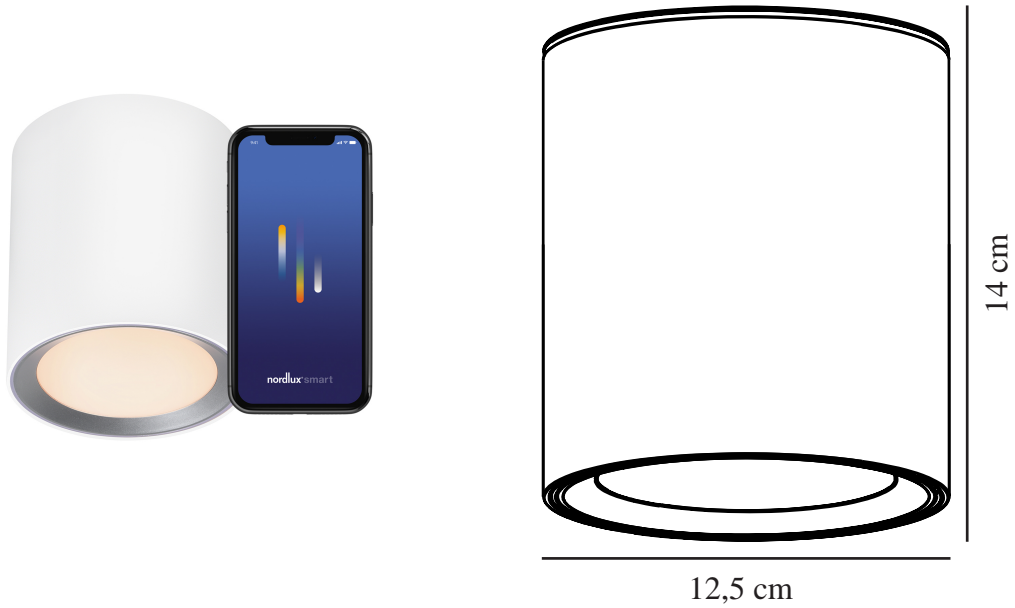

LANDON SMART LONG | CEILING LIGHT | WHITE **nordlux®**

2110850101

Voltage (V): 220-240 Volt
IP degree: IP44
Class (Class 1, Class 2, Class 3):
Class 2 (Double isolated)
Socket type: LED Module
Parallel connection: True

Primary material: Metal
Secondary material: Plastic
Colour: White

Height (cm): 14
Projection (cm): 14
EAN: 5704924007477
TUN: 2160552
Item Number: 2110850101
Pcs Per Master Carton: 3
Sales Box Height (cm): 17.25

Sales Box Width(cm): 13
Sales Box Depth (cm): 13
Sales Box Volume m³ : 0.0029
Product net weight (kg): 0.66

Brightness of light (Lumen): 700
Colour temperature (Kelvin):
2700-6500
Ra-value : 80
Lifetime (hours): 25000
Beam angle (°) : 110
Candela (cd) (for directional
lamp only): 0
Energy class: F
Actual watt (W): 8

Landon is a series of surface mounted downlights where you can dim and turn the light on and off using the Nordlux Smart app. You can also adjust the light from cold to warm white according to your needs. The high IP protection (IP44) makes this downlight suitable for the bathroom.