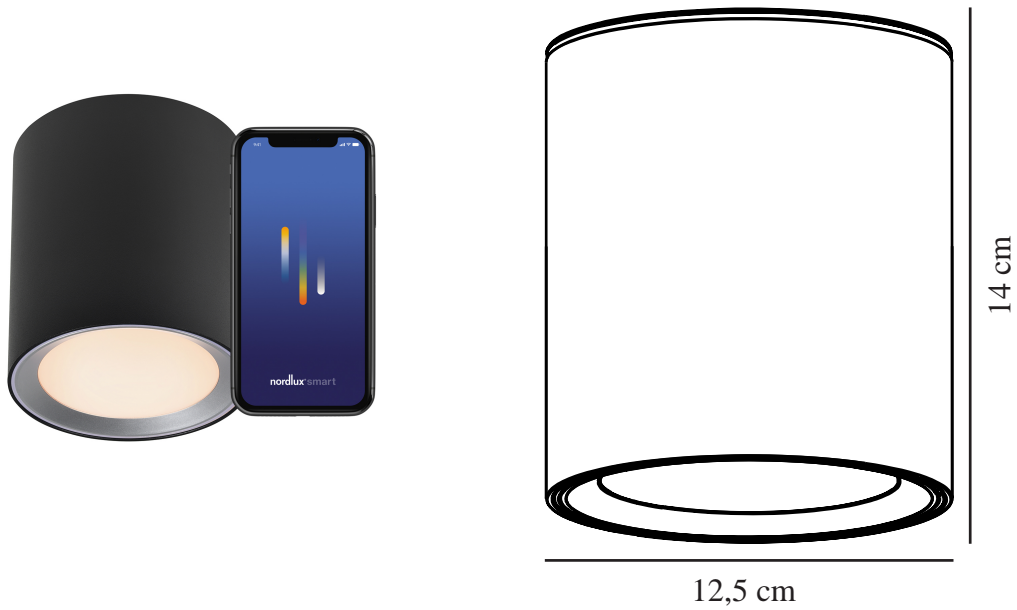

# LANDON SMART LONG | CEILING LIGHT | BLACK nordlux®

2110850103

Voltage (V): 220-240 Volt  
IP degree: IP44  
Class (Class 1, Class 2, Class 3):  
Class 2 (Double isolated)  
Socket type: LED Module  
Parallel connection: True

Primary material: Metal  
Secondary material: Plastic  
Colour: Black

Height (cm): 14  
Projection (cm): 14  
EAN: 5704924007484  
TUN: 2160553  
Item Number: 2110850103  
Pcs Per Master Carton: 3  
Sales Box Height (cm): 17.25

Sales Box Width(cm): 13  
Sales Box Depth (cm): 13  
Sales Box Volume m<sup>3</sup> : 0.0029  
Product net weight (kg): 0.66

Brightness of light (Lumen): 700  
Colour temperature (Kelvin):  
2700-6500  
Ra-value : 80  
Lifetime (hours): 25000  
Beam angle (°) : 110  
Candela (cd) (for directional  
lamp only): 0  
Energy class: F  
Actual watt (W): 8

Landon is a series of surface mounted downlights where you can dim and turn the light on and off using the Nordlux Smart app. You can also adjust the light from cold to warm white according to your needs. The high IP protection (IP44) makes this downlight suitable for the bathroom.