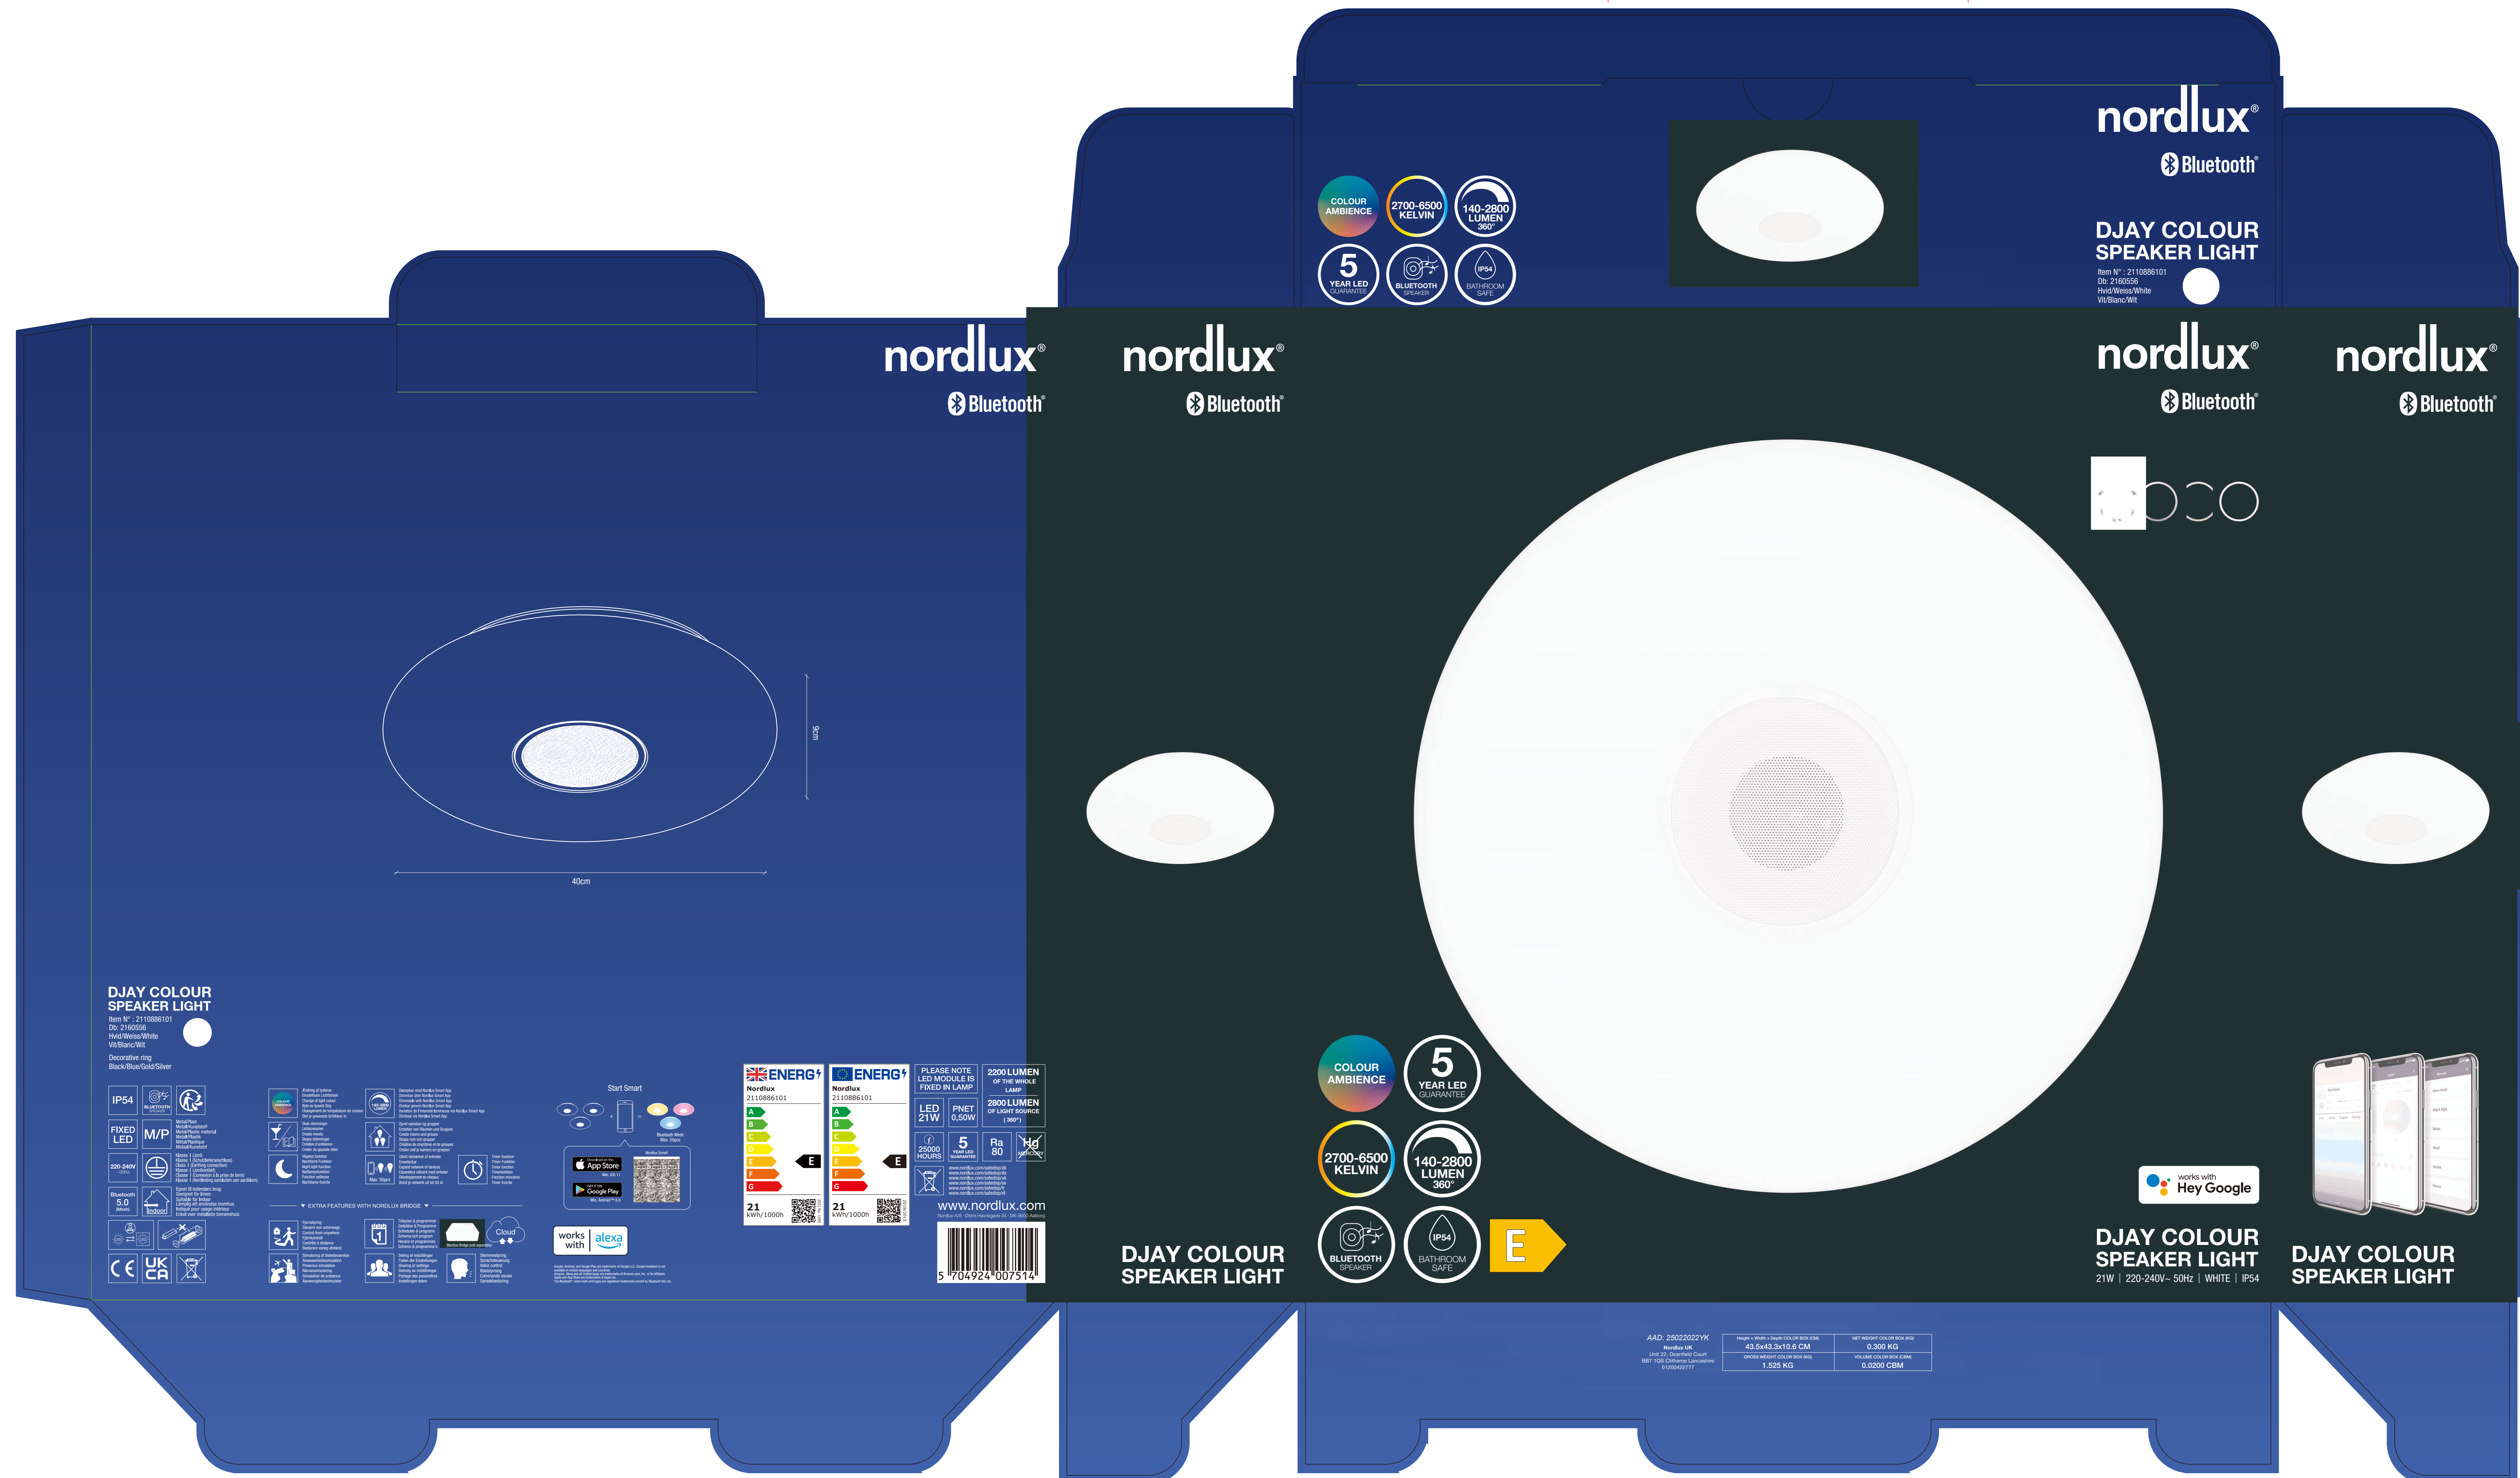

1106,5

431,5

106

433

106

160

435

644

- IP54
- FIXED LED
- 220-240V
- 5.0
- UK
- CA
- SA

- Smart Home
- Bluetooth
- 5.0
- UK
- CA
- SA

ENERGY
Nordlux
2110886101

A	B	C	D	E	F	G
21 kWh/1000h	21 kWh/1000h	21 kWh/1000h	21 kWh/1000h	21 kWh/1000h	21 kWh/1000h	21 kWh/1000h

PLEASE NOTE
LED MODULE IS
FIXED IN LAMP

LED 21W
25000 HOURS

PNBT 0.50W
5 YEARS

2200 LUMEN OF THE WHOLE LAMP
2800 LUMEN OF LIGHT SOURCE (360°)

Ra 80
Hd 99%

www.nordlux.com

5 704924 007614

COLOUR AMBIENCE

5 YEAR LED GUARANTEE

2700-6500 KELVIN

140-2800 LUMEN 360°

BLUETOOTH SPEAKER

BATHROOM SAFE

E

**DJAY COLOUR
SPEAKER LIGHT**
21W | 220-240V - 50Hz | WHITE | IP54

**DJAY COLOUR
SPEAKER LIGHT**