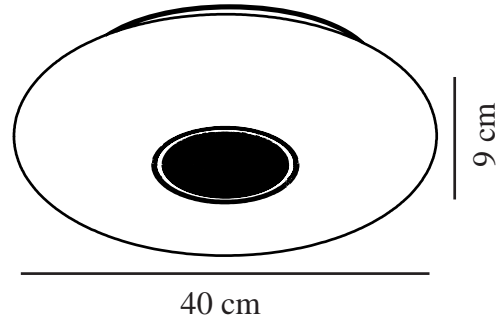

DJAY SMART COLOUR | CEILING LIGHT | WHITE **nordlux®**

2110886101

Voltage (V): 220-240 Volt
IP degree: IP54
Class (Class 1, Class 2, Class 3):
Class 1 (Earth contact)
Socket type: LED Module

Primary material: Plastic
Secondary material: Metal
Colour: White

Height (cm): 9
Width (cm): 40

EAN: 5704924007514
TUN: 2160556
Item Number: 2110886101
Pcs Per Master Carton: 3
Sales Box Height (cm): 43.5

Sales Box Width(cm): 43.3
Sales Box Depth (cm): 10.6
Sales Box Volume m³ : 0.02
Product net weight (kg): 1.12