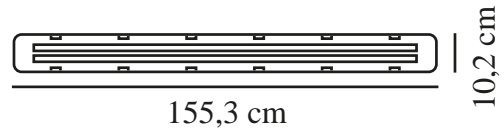

# WORKS IP65 2X24 | BATTEN LIGHT FITTING | GREY **nordlux**<sup>®</sup>

2111086101

Voltage (V): 220-240 Volt  
IP degree: IP65  
Maximum bulb wattage (W):  
2x24W

Class (Class 1, Class 2, Class 3):  
Class 1 (Earth contact)  
Socket type: G13  
Parallel connection: True

Primary material: Plastic  
Secondary material: Metal  
Colour: Grey

Height (cm): 7.3  
Width (cm): 10.2  
Length (cm): 155.3

EAN: 5704924008511  
TUN: 2335046  
Item Number: 2111086101  
Pcs Per Master Carton: 6  
Sales Box Height (cm): 7.5

Sales Box Width(cm): 155.5  
Sales Box Depth (cm): 10.2  
Sales Box Volume m<sup>3</sup> : 0.0119  
Product net weight (kg): 1.895

Brightness of light (Lumen): 4220  
Colour temperature (Kelvin): 4000  
Ra-value : 80  
Lifetime (hours): 25000  
Beam angle (°) : 120  
Energy class: F  
Actual watt (W): 48