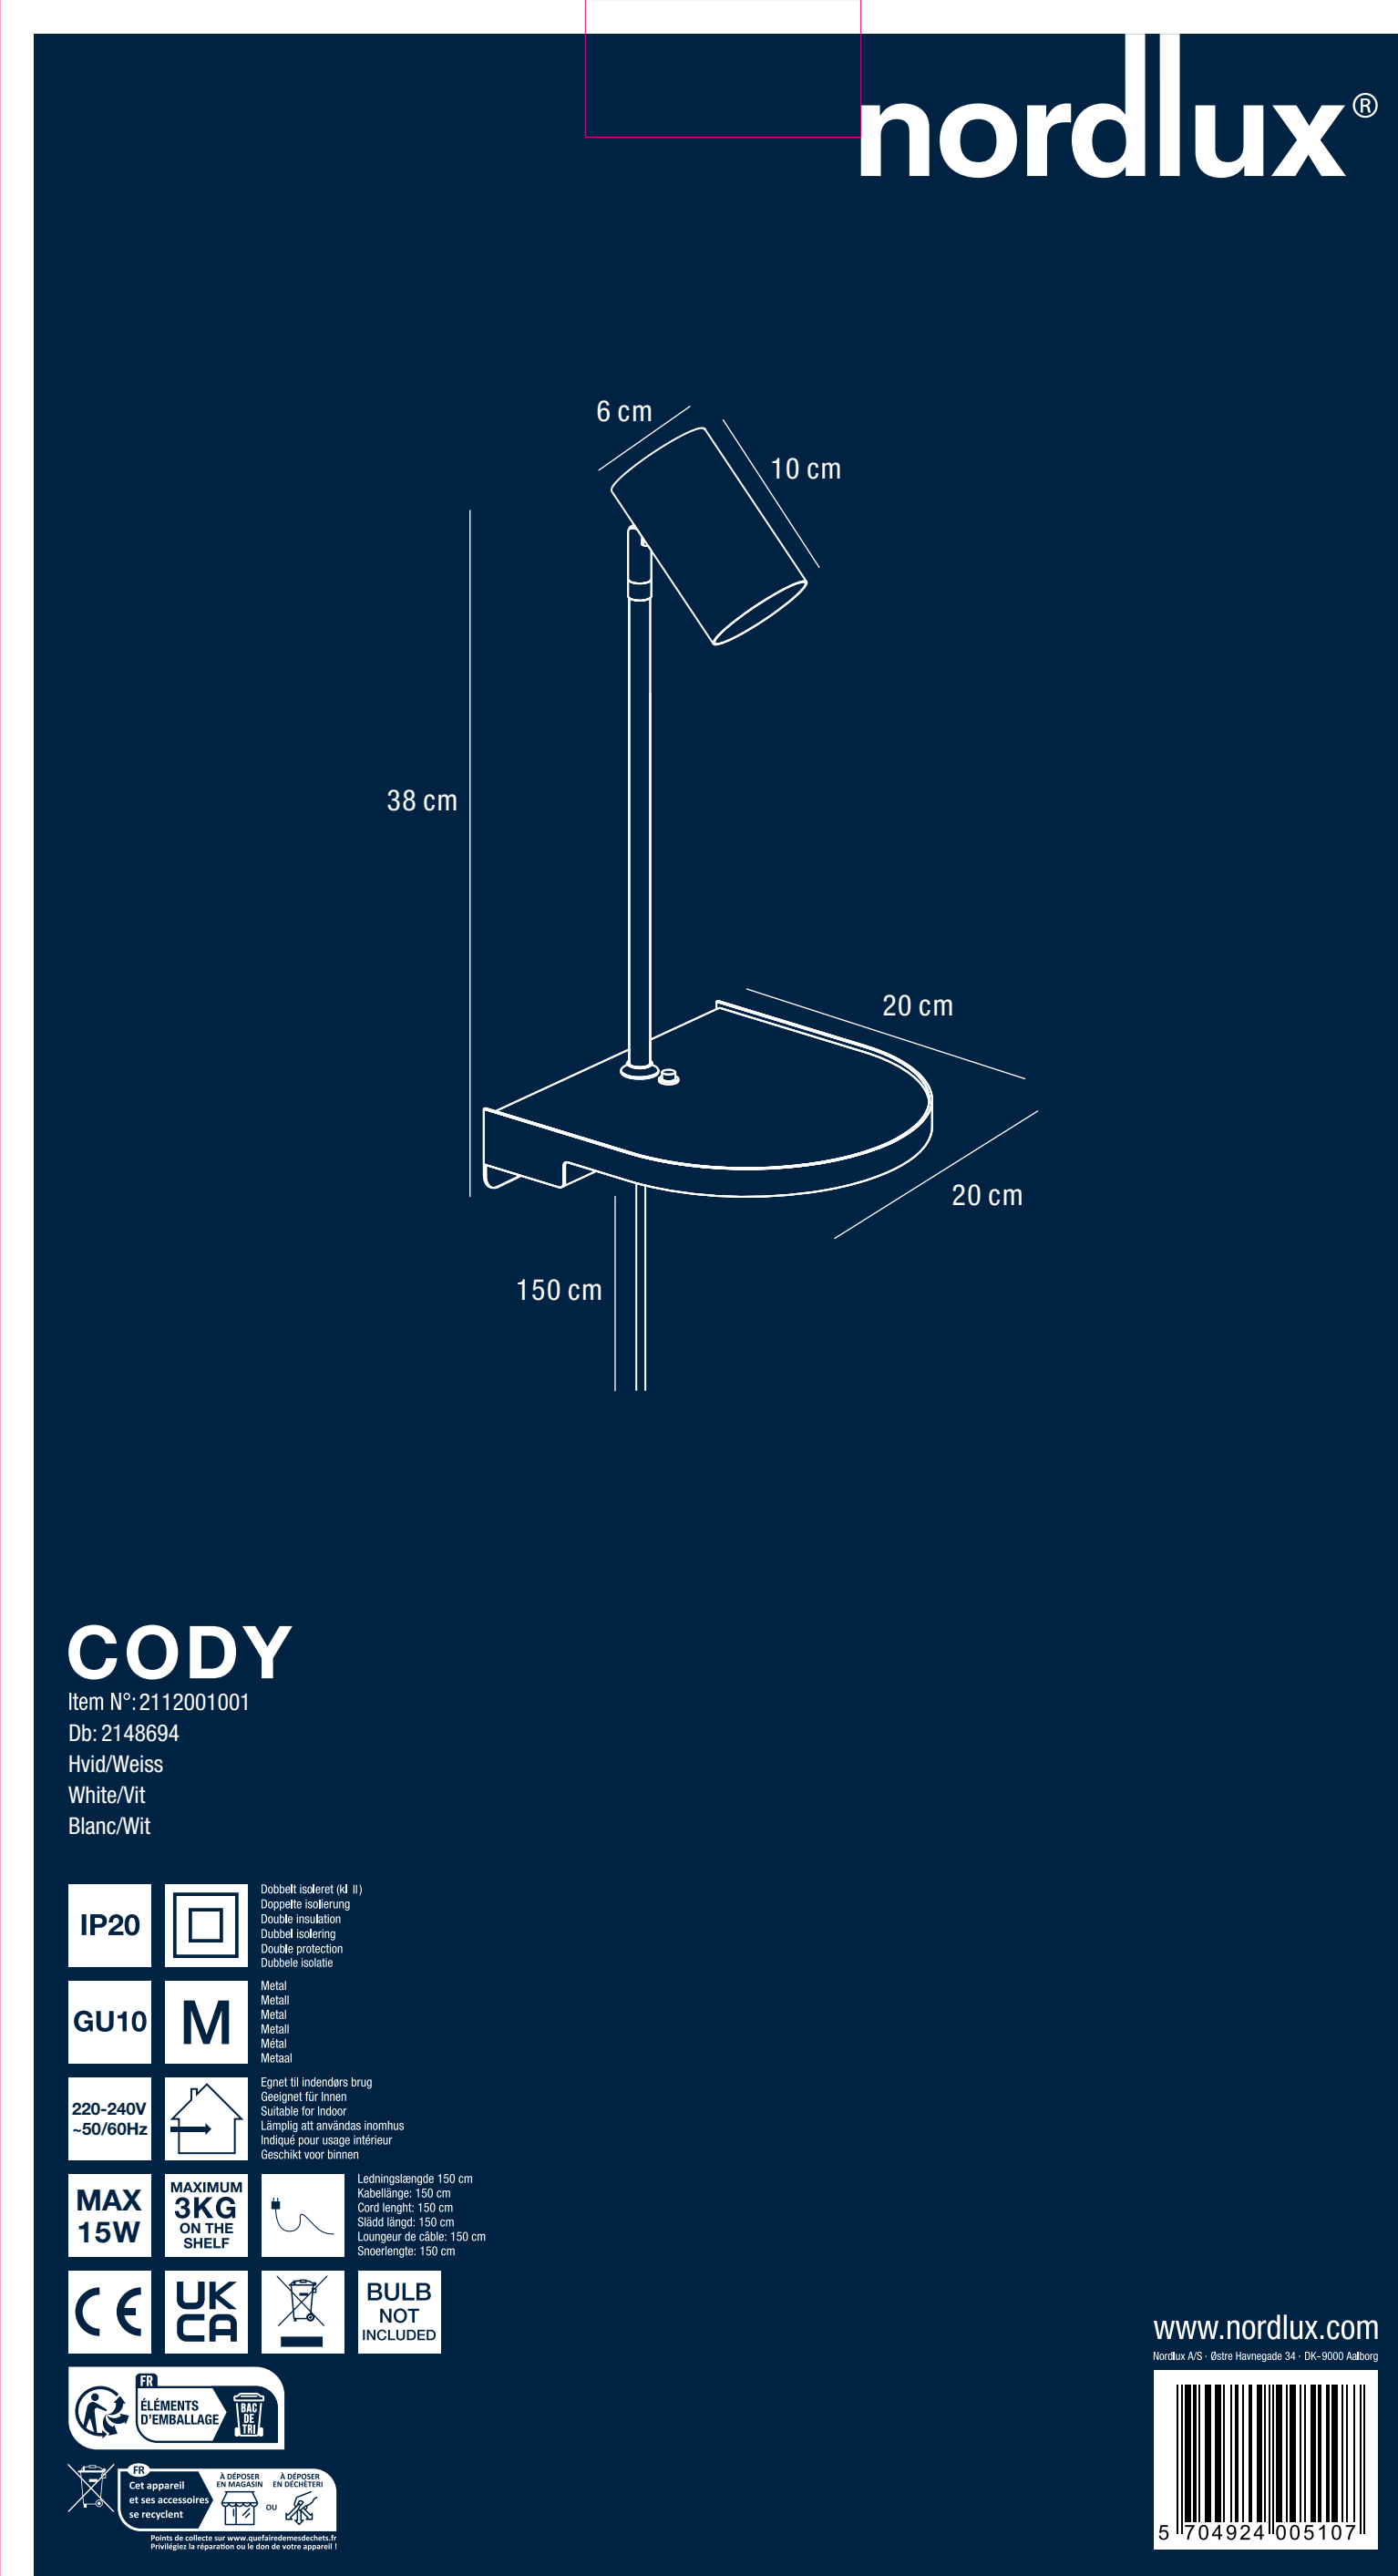

瓦楞方向

380.0

AAD-12062023 NL

Height x Width x Depth COLOR BOX(CM)	NET WEIGHT COLOR BOX(KG)
38x21x21	0.268
GROSS WEIGHT COLOR BOX(KG)	VOLUME COLOR BOX(CBM)
1.682	0.017

210.0

210.0