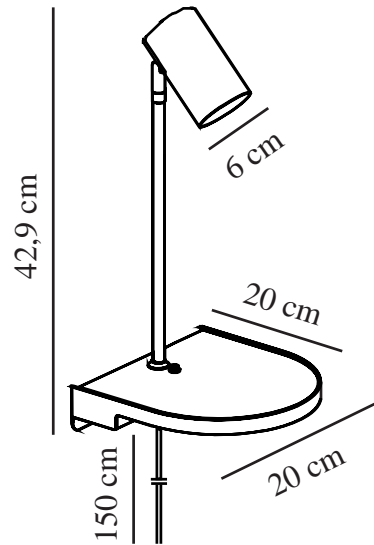

CODY | WALL LIGHT | WHITE

2112001001

nordlux®

Voltage (V): 230 Volt
IP degree: IP20
Maximum bulb wattage (W): 15W
Class (Class 1, Class 2, Class 3):
Class 2 (Double isolated)
Socket type: GU10
Switch placement: On the fixture

Primary material: Metal
Colour of the cable: White
Length of the cable (cm): 150
Surface material of the cable:
Plastic
Is the cable replaceable: False
Colour: White

Height (cm): 42.9
Width (cm): 20
Tube Diameter (cm): 1.13
Shade Diameter (cm): 6
Outdoor base dimension (cm): 20
Length (cm): 20
Projection (cm): 20
Tilt Angle (°): 90
Turning Angle (°): 350

EAN: 5704924005107
TUN: 2148694
Item Number: 2112001001
Pcs Per Master Carton: 3

Sales Box Height (cm): 39
Sales Box Width (cm): 21
Sales Box Depth (cm): 21
Sales Box Volume m³: 0.0172
Product net weight (kg): 1.45

- Compact and minimalist design
- Multifunctional bedside lamp
- USB port for charging your phone or other device
- Small shelf for storage
- Adjustable lamp head for a directional light

Cody is a multifunctional wall lamp in a compact, minimalist design. The practical shelf is perfect for keeping your most important necessities within reach. A USB port underneath the lamp makes it easy to charge your phone or other device. You can easily adjust the lamp head for a practical, directional light.