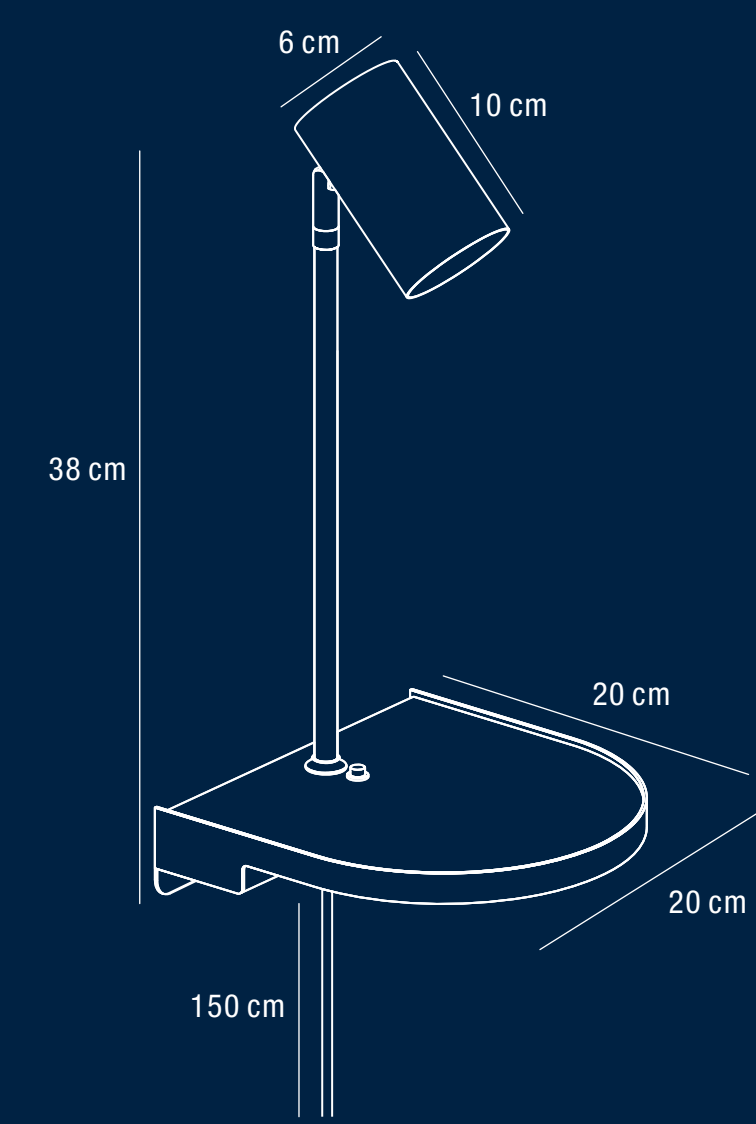

380.0

CODY
Item No: 2112001003
Da: 2148695
Sort: Schwarz
Black/Swart
Nur/Zwart

- IP20
- GU10
- 220-240V
- MAX 15W
- CE
- UK
- CA
- BULB NOT INCLUDED

Height x Width x Depth COLOR BOX(CM)	NET WEIGHT COLOR BOX(KG)
38x21x21	0.268
GROSS WEIGHT COLOR BOX(KG)	VOLUME COLOR BOX(CBM)
1.682	0.017

210.0

210.0