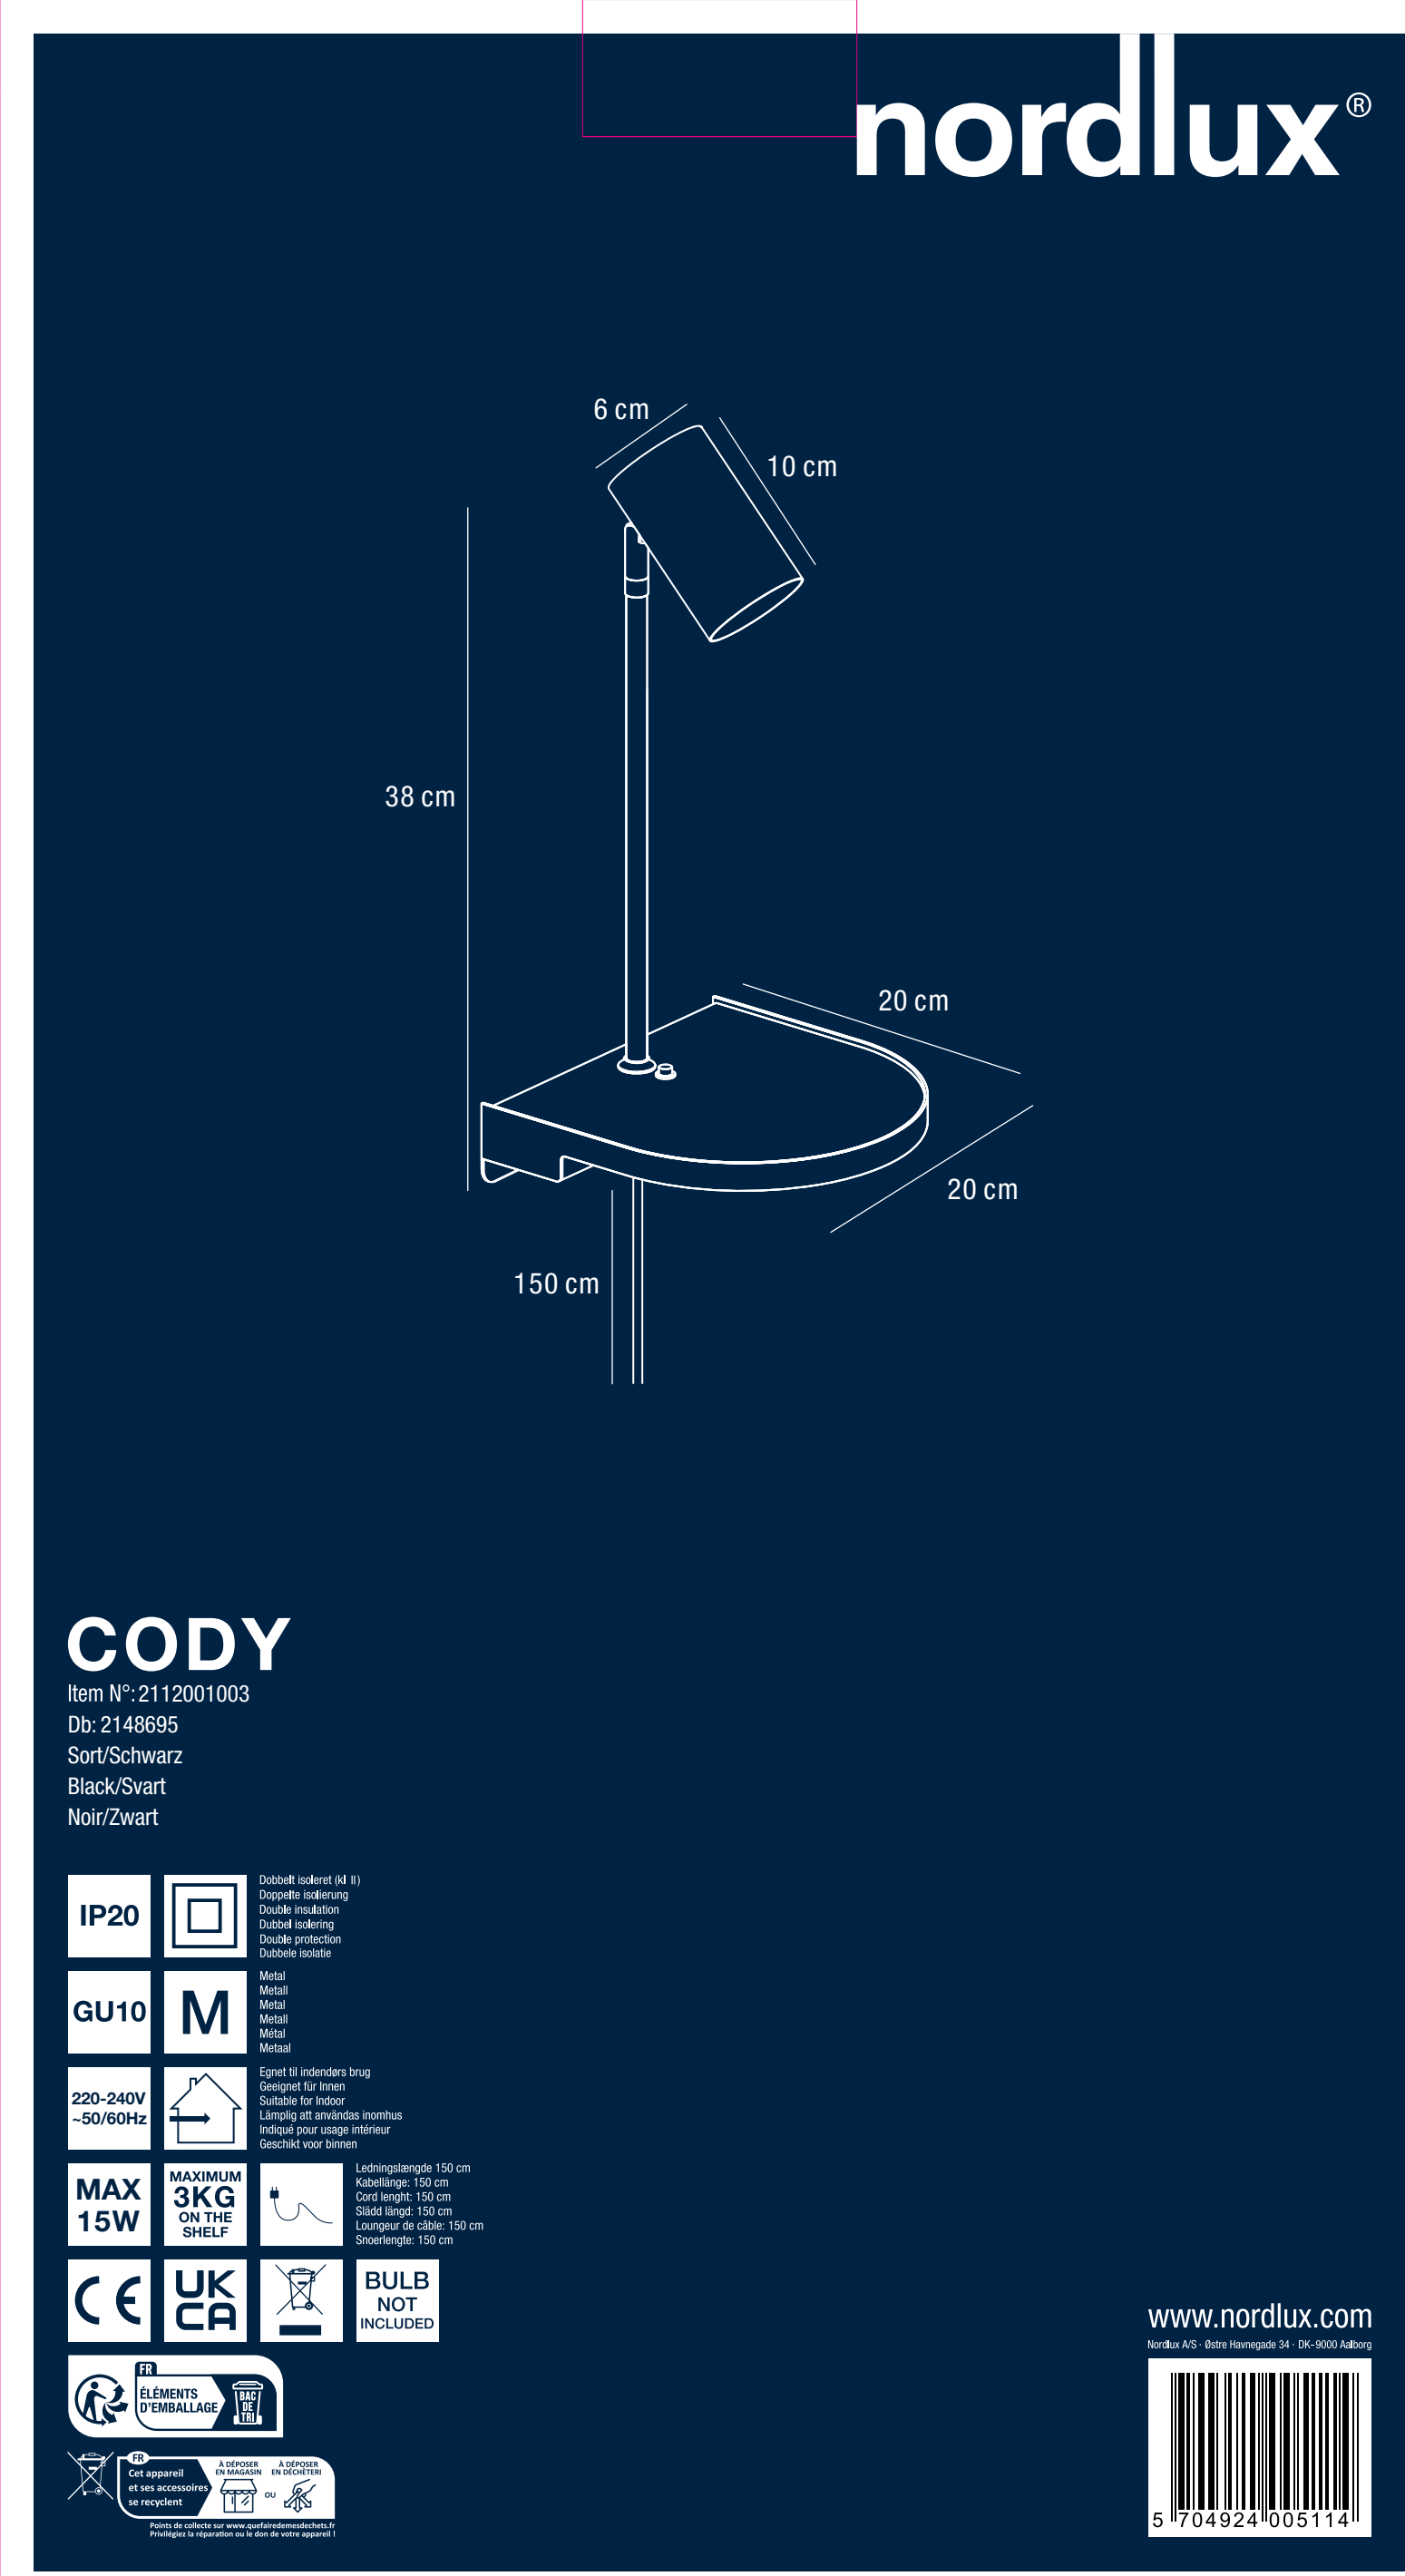

380.0

CODY
Item No: 2112001003
Da: 2148695
Sort: Schwarz
Black/Swart
Nur/Zwart

- IP20
- GU10
- 220-240V
- MAX 15W
- CE
- UK
- CA
- BULB NOT INCLUDED

Height x Width x Depth COLOR BOX(CM)	NET WEIGHT COLOR BOX(KG)
38x21x21	0.268
GROSS WEIGHT COLOR BOX(KG)	VOLUME COLOR BOX(CBM)
1.682	0.017

210.0

210.0