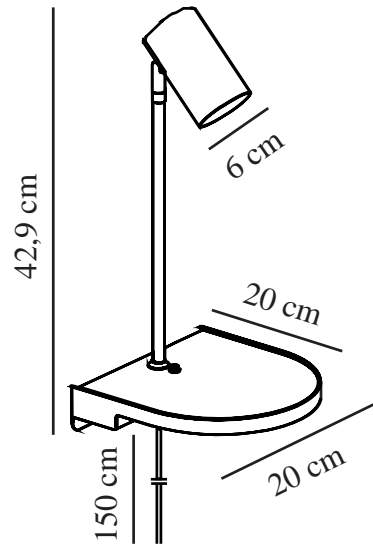

CODY | WALL LIGHT | BLACK

2112001003

nordlux®

Voltage (V): 230 Volt
IP degree: IP20
Maximum bulb wattage (W): 15W
Class (Class 1, Class 2, Class 3):
Class 2 (Double isolated)
Socket type: GU10
Switch placement: On the fixture

Primary material: Metal
Colour of the cable: Black
Length of the cable (cm): 150
Surface material of the cable:
Plastic
Is the cable replaceable: False
Colour: Black

Height (cm): 42.9
Width (cm): 20
Tube Diameter (cm): 1.13
Shade Diameter (cm): 6
Outdoor base dimension (cm): 20
Length (cm): 20
Projection (cm): 20
Tilt Angle (°): 90
Turning Angle (°): 350

Sales Box Height (cm): 39
Sales Box Width (cm): 21
Sales Box Depth (cm): 21
Sales Box Volume m³: 0.0172
Product net weight (kg): 1.45

EAN: 5704924005114
TUN: 2148695
Item Number: 2112001003
Pcs Per Master Carton: 3

- Compact and minimalist design
- Multifunctional bedside lamp
- USB port for charging your phone or other device
- Small shelf for storage
- Adjustable lamp head for a directional light

Cody is a multifunctional wall lamp in a compact, minimalist design. The practical shelf is perfect for keeping your most important necessities within reach. A USB port underneath the lamp makes it easy to charge your phone or other device. You can easily adjust the lamp head for a practical, directional light.