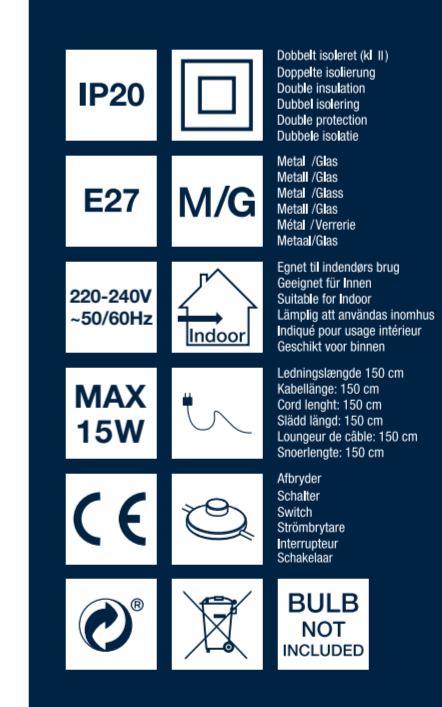

www.nordlux.com

AAD: 05012021XY

Height x Width x Depth COLOR BOX(CM)	NET WEIGHT COLOR BOX(KG)
44.5x28x28	0.243
GROSS WEIGHT COLOR BOX(KG)	VOLUME COLOR BOX(CM)
5.060	0.035