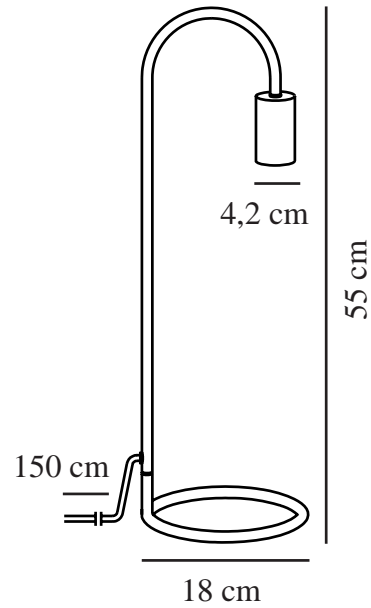

# PACO | TABLE LAMP | BLACK

2112085003

nordlux®

Voltage (V): 230 Volt  
IP degree: IP20  
Maximum bulb wattage (W): 25W  
Class (Class 1, Class 2, Class 3):  
Class 2 (Double isolated)  
Socket type: E27  
Switch placement: On the cable

Primary material: Metal  
Colour of the cable: Black  
Length of the cable (cm): 150  
Surface material of the cable:  
Plastic  
Is the cable replaceable: False  
Colour: Black

Height (cm): 55  
Width (cm): 18  
Tube Diameter (cm): 1.13  
Outdoor base dimension (cm): 18  
Length (cm): 18

EAN: 5704924005268  
TUN: 2148720  
Item Number: 2112085003  
Pcs Per Master Carton: 4

Sales Box Height (cm): 53  
Sales Box Width(cm): 20  
Sales Box Depth (cm): 6  
Sales Box Volume m<sup>3</sup> : 0.0064  
Product net weight (kg): 0.6