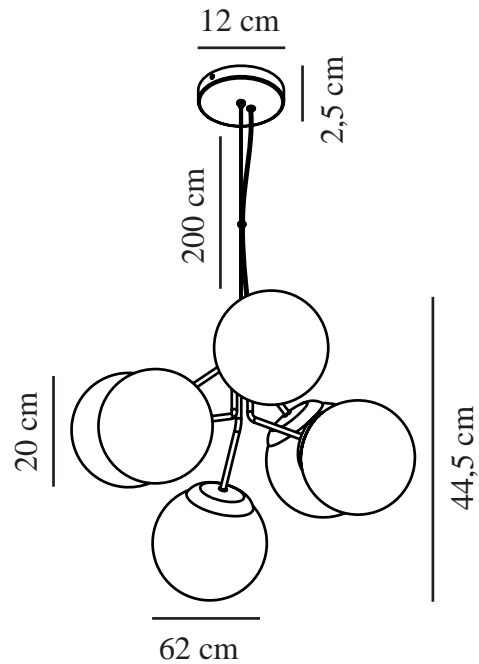

IVONA 6-SPOT | PENDANT | BRASS

2112163035

nordlux®

Voltage (V): 230 Volt
IP degree: IP20
Maximum bulb wattage (W):
6x28W
Class (Class 1, Class 2, Class 3):
Class 2 (Double isolated)
Socket type: E27

Primary material: Glass
Secondary material: Metal
Colour of the cable: White
Length of the cable (cm): 200
Surface material of the cable:
Textile
Is the cable replaceable: False
Colour: Brass

Height (cm): 44.5
Width (cm): 62
Shade Diameter (cm): 20
Outdoor base dimension (cm): 12
Lenght (cm): 62

EAN: 5704924005343
TUN: 2148662
Item Number: 2112163035
Pcs Per Master Carton: 2

Sales Box Height (cm): 48.5
Sales Box Width(cm): 54
Sales Box Depth (cm): 49
Sales Box Volume m³ : 0.1283
Product net weight (kg): 3.41

The combination of brass and opal glass creates a glamorous and elegant design expression.

The glass in this lamp is mouth-blown and has been individually hand crafted. Due to this unique process, air bubbles may appear in the glass and the thickness of the glass can also vary. This gives the glass its character and vivid appearance.