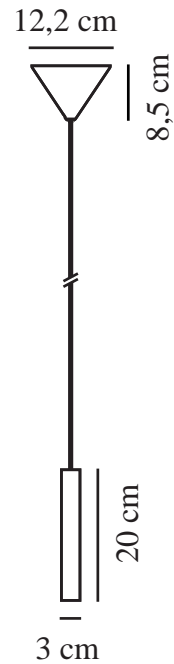

OMARI | PENDANT | BLACK

2112213003

nordlux®

Voltage (V): 230 Volt
IP degree: IP20
Class (Class 1, Class 2, Class 3):
Class 2 (Double isolated)
Socket type: LED Module
Dimmerable: False

Primary material: Metal
Colour of the cable: Black
Length of the cable (cm): 200
Surface material of the cable:
Plastic
Is the cable replaceable: False
Colour: Black

Height (cm): 20
Width (cm): 12
Shade Diameter (cm): 3
Lenght (cm): 12

EAN: 5704924005404
TUN: 2148659
Item Number: 2112213003
Pcs Per Master Carton: 3

Sales Box Height (cm): 21.5
Sales Box Width(cm): 14.5
Sales Box Depth (cm): 11
Sales Box Volume m³ : 0.0034
Product net weight (kg): 0.28

Brightness of light (Lumen): 320
Colour temperature (Kelvin): 2700
Ra-value : 80
Lifetime (hours): 25000
Beam angle (°) : 41
Candela (cd) (for directional
lamp only): 550
Energy class: F
Actual watt (W): 4.4