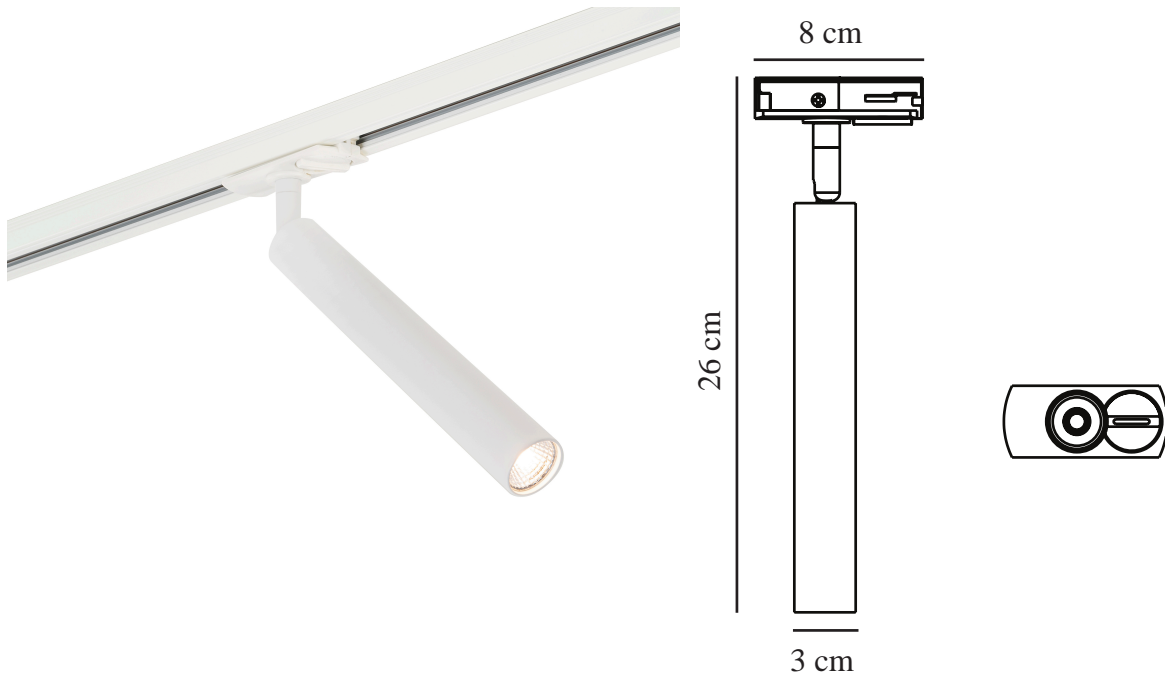

# OMARI LINK | TRACK LIGHT | MATT WHITE

2112229901

nordlux®

Voltage (V): 220-240 Volt  
IP degree: IP20  
Class (Class 1, Class 2, Class 3):  
Class 2 (Double isolated)  
Socket type: LED Module  
Parallel connection: False

Primary material: Metal  
Secondary material: Plastic  
Colour: Matt white

Shade Diameter (cm): 3  
Shade Height (cm): 20  
Tilt Angle (°): 90  
Turning Angle (°): 320

EAN: 5704924005411  
TUN: 2148658  
Item Number: 2112229901  
Pcs Per Master Carton: 4  
Sales Box Height (cm): 25.5

Sales Box Width(cm): 8  
Sales Box Depth (cm): 4  
Sales Box Volume m³ : 0.0008  
Product net weight (kg): 0.25

Brightness of light (Lumen): 320  
Colour temperature (Kelvin): 2700  
Ra-value : 80  
Lifetime (hours): 25000  
Beam angle (°) : 41  
Candela (cd) (for directional lamp only): 5563  
Energy class: F  
Actual watt (W): 3.2

- Fits the Nordlux Link system • Minimalist and streamlined design • 3-step Moodmaker™ dimming on your regular wall switch
- Adjustable lamp head for a directional light • 5-year LED guarantee

Omari is a series of spots focusing on light, clean and simple Nordic lines. This minimalist and streamlined ceiling link spot fits perfectly into most interior designs. Moodmaker™ (three-step dimming) on the wall switch makes it easy for you to create just the right cosy ambience. Fits the Nordlux link system.