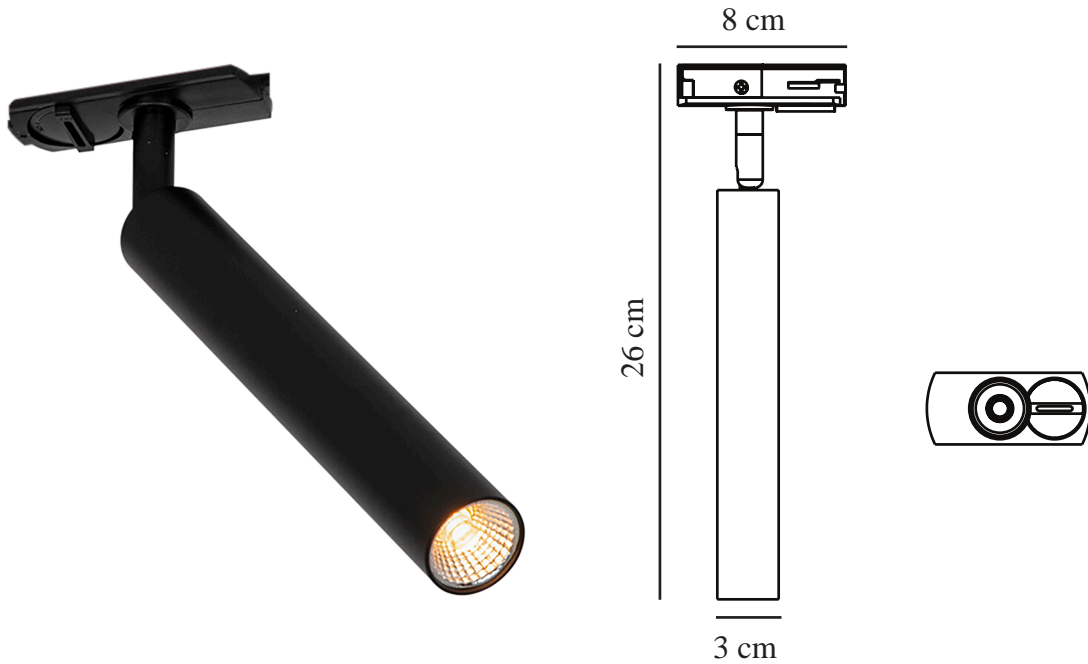

# OMARI LINK | TRACK LIGHT | BLACK

2112229903

nordlux®

Voltage (V): 220-240 Volt  
IP degree: IP20  
Class (Class 1, Class 2, Class 3):  
Class 2 (Double isolated)  
Socket type: LED Module  
Parallel connection: False

Primary material: Metal  
Secondary material: Plastic  
Colour: Black

Shade Diameter (cm): 3  
Shade Height (cm): 20  
Tilt Angle (°): 90  
Turning Angle (°): 320

EAN: 5704924012730  
TUN: 2277015  
Item Number: 2112229903  
Pcs Per Master Carton: 4  
Sales Box Height (cm): 25.5

Sales Box Width(cm): 8  
Sales Box Depth (cm): 4  
Sales Box Volume m³ : 0.0008  
Product net weight (kg): 0.25

Brightness of light (Lumen): 320  
Colour temperature (Kelvin): 2700  
Ra-value : 80  
Lifetime (hours): 25000  
Beam angle (°) : 41  
Candela (cd) (for directional lamp only): 5563  
Energy class: F  
Actual watt (W): 3.2

- Fits the Nordlux Link system • Minimalist and streamlined design • 3-step Moodmaker™ dimming on your regular wall switch
- Adjustable lamp head for a directional light • 5-year LED guarantee

Omari is a series of spot lights focusing on light, clean and simple Nordic lines. This minimalist and streamlined link spot light fits perfectly into most interior designs. Moodmaker™ (three-step dimming) on your regular wall switch makes it easy for you to create just the right cosy ambience. Fits the Nordlux Link system where it is easily installed and moved.