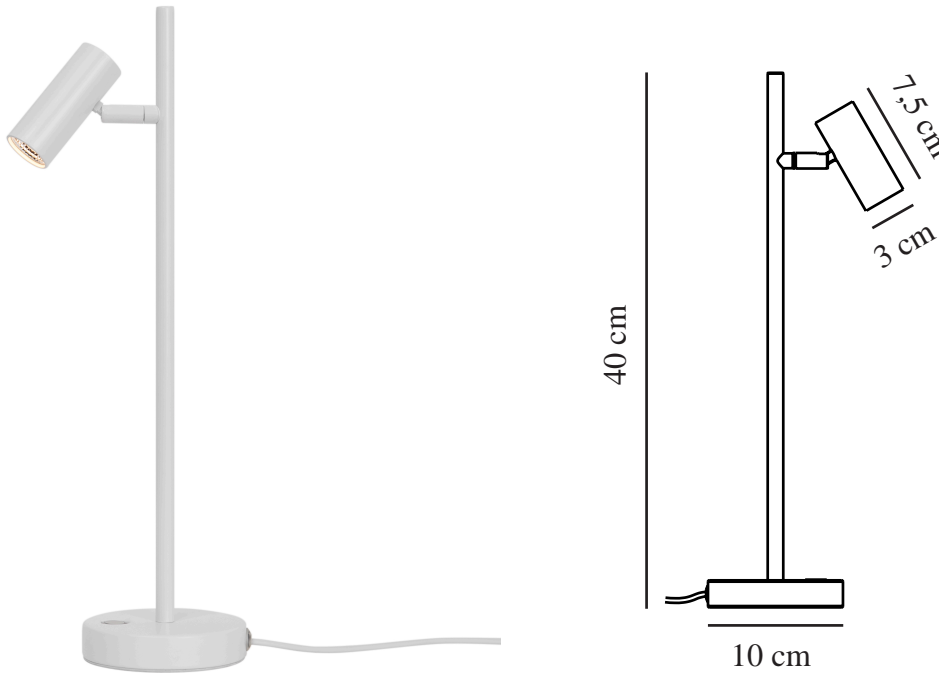

OMARI | TABLE LAMP | WHITE

2112245001

nordlux®

Voltage (V): 230 Volt
IP degree: IP20
Class (Class 1, Class 2, Class 3):
Class 3 (12V)
Socket type: LED Module
Switch placement: On the fixture

Primary material: Metal
Colour of the cable: White
Length of the cable (cm): 150
Surface material of the cable:
Plastic
Is the cable replaceable: False
Colour: White

Height (cm): 40
Width (cm): 10
Tube Diameter (cm): 1.15
Shade Diameter (cm): 3
Outdoor base dimension (cm): 10
Length (cm): 15.5
Tilt Angle (°): 90
Turning Angle (°): 320

EAN: 5704924005442
TUN: 2148723
Item Number: 2112245001
Pcs Per Master Carton: 3

Sales Box Height (cm): 41.5
Sales Box Width (cm): 11.5
Sales Box Depth (cm): 11.5
Sales Box Volume m³: 0.0055
Product net weight (kg): 0.54

Brightness of light (Lumen): 320
Colour temperature (Kelvin): 2700
Ra-value : 80
Lifetime (hours): 25000
Beam angle (°) : 41
Candela (cd) (for directional
lamp only): 550
Energy class: F
Actual watt (W): 3.2

- Minimalist and streamlined design
- Adjustable lamp head for a directional light
- 5-year LED guarantee

Omari emits light, clean and simple Nordic lines. This minimalist and streamlined table lamp has an on/off touch switch and dimmer. Place it next to your bed for a functional light that you can easily adjust to fit your needs.