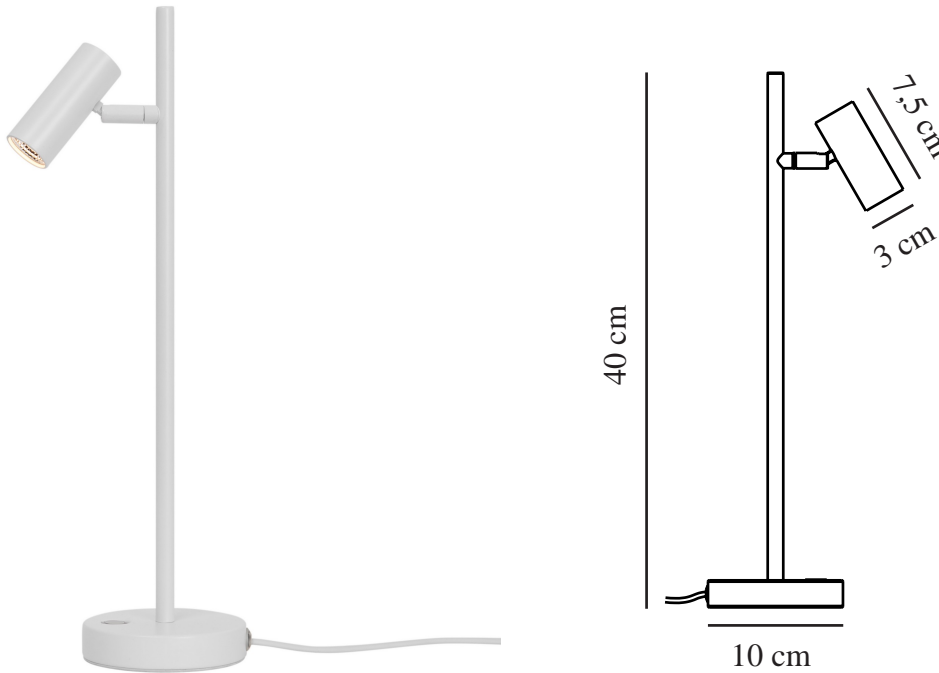

OMARI | TABLE LAMP | WHITE

2112245001

nordlux®

Voltage (V): 230 Volt
IP degree: IP20
Class (Class 1, Class 2, Class 3):
Class 3 (Low voltage)
Socket type: LED – Non-
replaceable light source
Switch placement: On the fixture

Primary material: Metal
Colour of the cable: White
Length of the cable (cm): 150
Surface material of the cable:
Plastic
Is the cable replaceable: False
Colour: White

Height (cm) : 40
Width (cm): 10
Tube Diameter (cm): 1.15
Shade Diameter (cm): 3
Length (cm): 15.5
Tilt Angle (°): 90
Turning Angle (°): 320

Brightness of light (Lumen): 320
Colour temperature (Kelvin): 2700
Ra-value : 80
Lifetime (hours): 25000
Beam angle (°) : 41
Candela (cd) (for directional
lamp only): 550
Energy class: F
Actual watt (W): 3.2

- Minimalist and streamlined design
- Adjustable lamp head for a directional light
- Long LED lifespan (25,000 hours)

Omari emits light, clean and simple Nordic lines. This minimalist and streamlined table lamp has an on/off touch switch and dimmer. Place it next to your bed for a functional light that you can easily adjust to fit your needs.