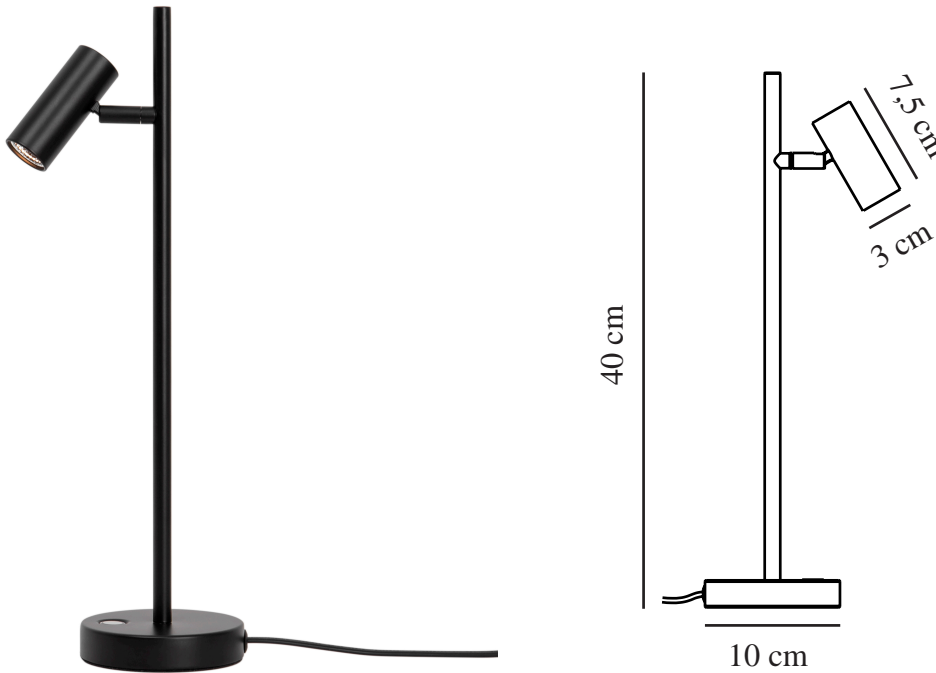

OMARI | TABLE LAMP | BLACK

2112245003

nordlux®

Voltage (V): 230 Volt
IP degree: IP20
Class (Class 1, Class 2, Class 3):
Class 3 (12V)
Socket type: LED Module
Switch placement: On the fixture

Primary material: Metal
Colour of the cable: Black
Length of the cable (cm): 150
Surface material of the cable:
Plastic
Is the cable replaceable: False
Colour: Black

Height (cm): 40
Width (cm): 10
Tube Diameter (cm): 1.15
Shade Diameter (cm): 3
Outdoor base dimension (cm): 10
Length (cm): 15.5
Tilt Angle (°): 90
Turning Angle (°): 320

EAN: 5704924005459
TUN: 2148725
Item Number: 2112245003
Pcs Per Master Carton: 3

Sales Box Height (cm): 41.5
Sales Box Width (cm): 11.5
Sales Box Depth (cm): 11.5
Sales Box Volume m³: 0.0055
Product net weight (kg): 0.54

Brightness of light (Lumen): 320
Colour temperature (Kelvin): 2700
Ra-value : 80
Lifetime (hours): 25000
Beam angle (°) : 41
Candela (cd) (for directional
lamp only): 550
Energy class: F
Actual watt (W): 3.2

- Minimalist and streamlined design
- Adjustable lamp head for a directional light
- 5-year LED guarantee

Omari emits light, clean and simple Nordic lines. This minimalist and streamlined table lamp has an on/off touch switch and dimmer. Place it next to your bed for a functional light that you can easily adjust to fit your needs.