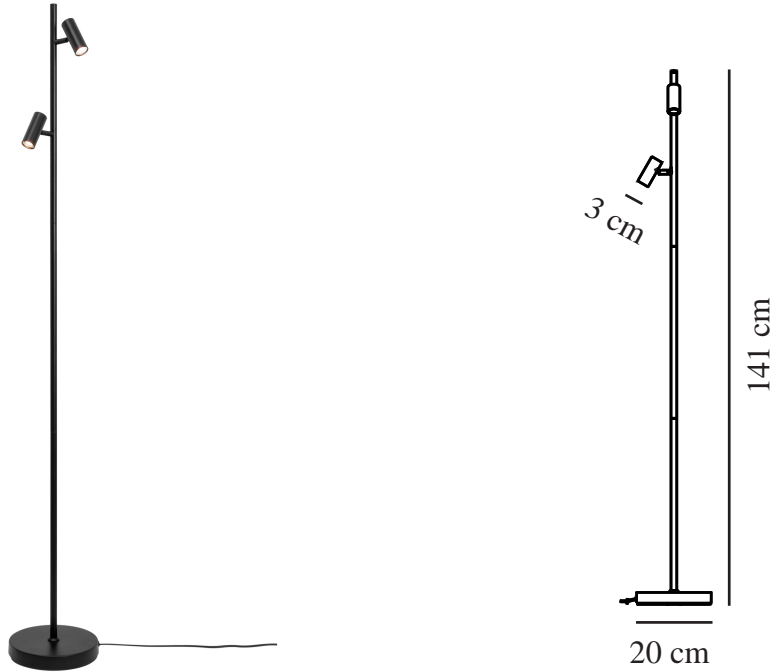

# OMARI | FLOOR LAMP | BLACK

2112254003

nordlux®

Voltage (V): 230 Volt  
IP degree: IP20  
Class (Class 1, Class 2, Class 3):  
Class 3 (12V)  
Socket type: LED Module  
Switch placement: On the fixture

Primary material: Metal  
Colour of the cable: Black  
Length of the cable (cm): 150  
Surface material of the cable:  
Plastic  
Is the cable replaceable: False  
Colour: Black

Height (cm): 141  
Width (cm): 20  
Tube Diameter (cm): 1.55  
Shade Diameter (cm): 3  
Outdoor base dimension (cm): 20  
Length (cm): 20.6  
Tilt Angle (°): 90  
Turning Angle (°): 320

EAN: 5704924005473  
TUN: 2148750  
Item Number: 2112254003  
Pcs Per Master Carton: 2

Sales Box Height (cm): 53  
Sales Box Width(cm): 23  
Sales Box Depth (cm): 9  
Sales Box Volume m<sup>3</sup> : 0.011  
Product net weight (kg): 2.44

Brightness of light (Lumen): 320  
Colour temperature (Kelvin): 2700  
Ra-value : 80  
Lifetime (hours): 25000  
Beam angle (°) : 41  
Candela (cd) (for directional  
lamp only): 550  
Energy class: F  
Actual watt (W): 6.4

- Minimalist and streamlined design
- Adjustable lamp head for a directional light
- 5-year LED guarantee

  
**Nordlux**  
2112254003

A  
B  
C  
D  
E  
F  
G

**F**

4  
kWh/1000h

  
2019/2015

Omari emits light, clean and simple Nordic lines. This minimalist and streamlined floor lamp has an on/off touch switch and dimmer on the lamp head. Place it in a cosy corner or any other place where you need a functional light that can easily be adjusted to fit your needs.