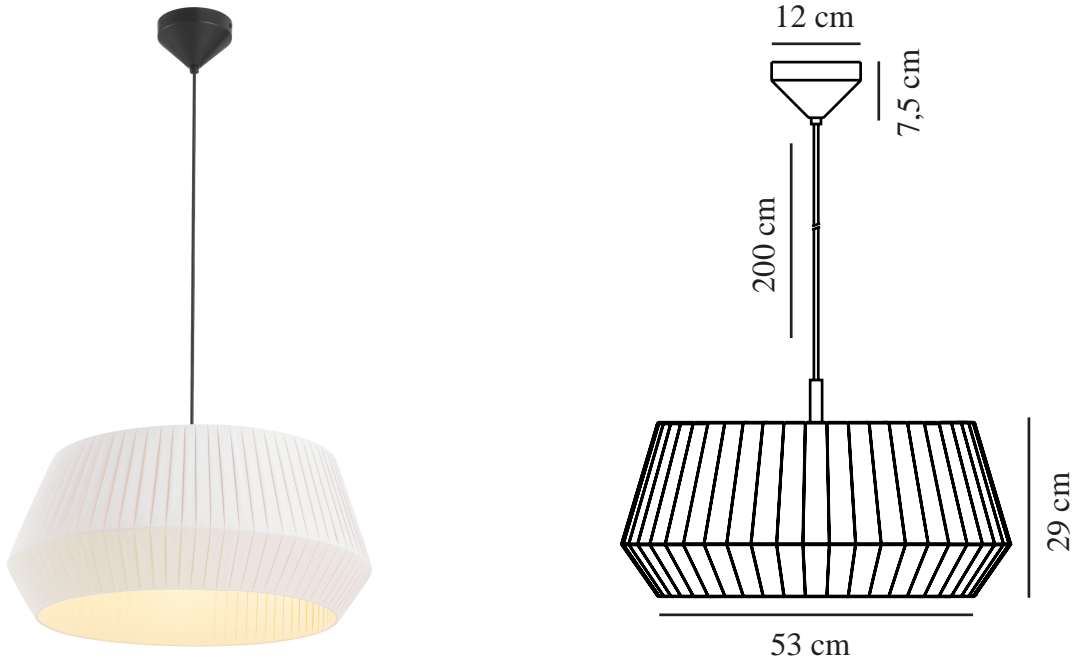

DICTE 53 | PENDANT | WHITE

2112373001

nordlux®

Voltage (V): 230 Volt
IP degree: IP20
Maximum bulb wattage (W): 60W
Class (Class 1, Class 2, Class 3):
Class 2 (Double isolated)
Socket type: E27

Primary material: Textile
Secondary material: Metal
Colour of the cable: Black
Length of the cable (cm): 200
Surface material of the cable:
Plastic
Is the cable replaceable: False
Colour: White

Height (cm): 29
Width (cm): 53
Shade Diameter (cm): 53
Length (cm): 53

EAN: 5704924005534
TUN: 2148654
Item Number: 2112373001
Pcs Per Master Carton: 2

Sales Box Height (cm): 53.5
Sales Box Width (cm): 53.5
Sales Box Depth (cm): 23.5
Sales Box Volume m³: 0.0673
Product net weight (kg): 1.22

• Soft and natural design • Handtied pleated cotton shade

The round shade of the Dicte series is made from soft, handtied fabric that adds a cosy and homey feel to every room. The pleated cotton shade ensures a soft and diffused light that is perfect for lighting up your dining table.