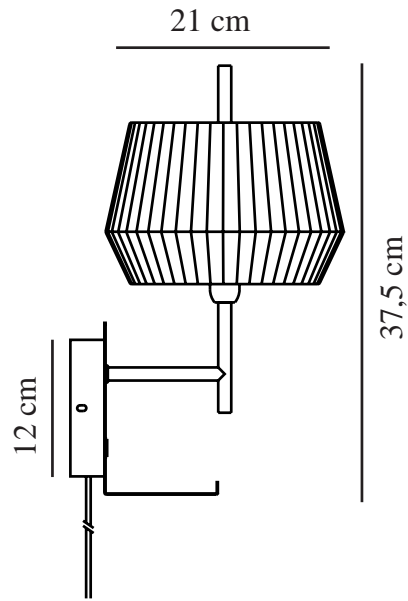

DICTE | WALL LIGHT | WHITE

2112391001

nordlux®

Voltage (V): 230 Volt
IP degree: IP20
Maximum bulb wattage (W): 40W
Class (Class 1, Class 2, Class 3):
Class 2 (Double isolated)
Socket type: E14
Switch placement: On the fixture

Primary material: Textile
Secondary material: Metal
Colour of the cable: Black
Length of the cable (cm): 150
Surface material of the cable:
Plastic
Is the cable replaceable: True
Colour: White

Height (cm): 37.5
Width (cm): 21
Shade Diameter (cm): 21
Length (cm): 24
Projection (cm): 24

EAN: 5704924005558
TUN: 2148702
Item Number: 2112391001
Pcs Per Master Carton: 3

Sales Box Height (cm): 31.5
Sales Box Width(cm): 21.5
Sales Box Depth (cm): 21.5
Sales Box Volume m³ : 0.0146
Product net weight (kg): 1.11