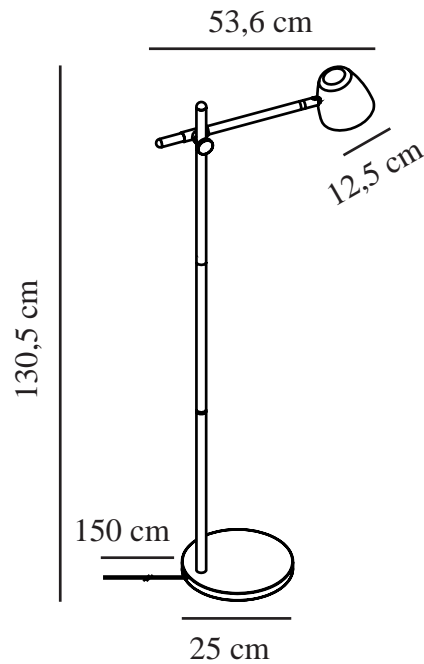

# THEO | FLOOR LAMP | BLACK

2112654003

nordlux®

Voltage (V): 220-240 Volt  
IP degree: IP20  
Maximum bulb wattage (W): 25  
Class (Class 1, Class 2, Class 3):  
Class 2 (Double isolated)  
Socket type: GU10  
Switch placement: On the cable  
Parallel connection: False

Primary material: Metal  
Secondary material: Wood  
Colour of the cable: Black  
Length of the cable (cm): 150  
Surface material of the cable:  
Textile  
Colour: Black

Height (cm) : 131  
Width (cm): 51.8  
Tube Diameter (cm): 2.2  
Shade Diameter (cm): 12.5  
Lenght (cm): 51.8  
Tilt Angle (°): 90  
Turning Angle (°): 350

EAN: 5704924005701  
TUN: 2148753  
Item Number: 2112654003  
Pcs Per Master Carton: 2

Sales Box Height (cm): 48  
Sales Box Width(cm): 46  
Sales Box Depth (cm): 15  
Sales Box Volume m³ : 0.0331  
Product net weight (kg): 4.06

- Soft natural design • Elegant mix of wood and metal
- Adjustable lamp head for a directional light

Invite nature into your home with a trendy combination of wood and metal. The Theo series radiates a very modern and unique design expression that is softened by the use of light ash wood. The flexible lamp head can easily be adjusted for a pleasant, directional light.