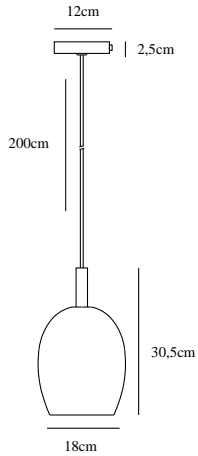

UMA 18 | PENDANTS/SUSPENDED LIGHTING | OPAL WHITE

2112703001

nordlux®

Voltage (V): 230 Volt
IP degree if the fixture includes
two types of IP degree: IP20
Maximum compatible bulb
wattage (W): 40W
Class (Class I, Class II, Class III):
Class 1 (Earth contact)
Lampholder type (eg, E27/E14,
etc): E27

Primary material: Glass
Secondary material: Metal
Color of the cable: Black
Length of the cable (cm): 200
Is the cable replaceable: False

Color: Opal white

Height (cm): 30.5
Width (cm): 18
Shade Diameter (cm): 18
Length (cm): 18

EAN: 5704924006180
TUN: 2148645
Item Number: 2112703001
Pcs Per Master Carton: 3

Sales Box Height (cm): 35
Sales Box Width(cm): 25
Sales Box Depth (cm): 25
Sales Box Volume m³ : 0.0219
Net weight of the luminaire (kg):
0.9