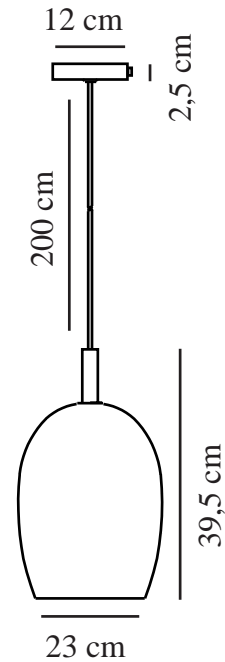

UMA 23 | PENDANT | GREY

2112723047

nordlux®

Voltage (V): 230 Volt
IP degree: IP20
Maximum bulb wattage (W): 40W
Class (Class 1, Class 2, Class 3):
Class 1 (Earth contact)
Socket type: E27

Primary material: Glass
Secondary material: Metal
Colour of the cable: Black
Length of the cable (cm): 200
Surface material of the cable:
Textile
Is the cable replaceable: False
Colour: Grey

Height (cm): 39.5
Width (cm): 23
Shade Diameter (cm): 23
Length (cm): 23

EAN: 5704924005749
TUN: 2148637
Item Number: 2112723047
Pcs Per Master Carton: 3

Sales Box Height (cm): 38
Sales Box Width(cm): 28
Sales Box Depth (cm): 28
Sales Box Volume m³ : 0.0298
Product net weight (kg): 1.7