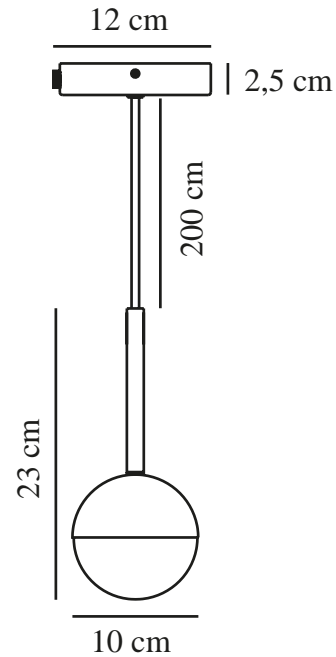

CONTINA | PENDANT | BLACK

2113153003

nordlux®

Voltage (V): 230 Volt
IP degree: IP20
Maximum bulb wattage (W): 5W
Class (Class 1, Class 2, Class 3):
Class 2 (Double isolated)
Socket type: G9

Height (cm): 23
Width (cm): 10
Shade Diameter (cm): 10
Outdoor base dimension (cm): 12
Length (cm): 10

Sales Box Height (cm): 24
Sales Box Width(cm): 13
Sales Box Depth (cm): 13
Sales Box Volume m³: 0.0041
Product net weight (kg): 0.61

Primary material: Metal
Secondary material: Glass
Colour of the cable: Black
Length of the cable (cm): 200
Surface material of the cable:
Textile
Is the cable replaceable: False
Colour: Black

EAN: 5704924006456
TUN: 2148626
Item Number: 2113153003
Pcs Per Master Carton: 4

- Contemporary art deco style
- Matte white opal mouth blown glass
- Provides a soft, diffused light

The beautiful design of the Contina pendant completes the Contina series with carefully selected details that make the series really stand out. The light frame is completed by a spherical opal white glass ball that hides the light source and spreads a soft glare-free light into the room. The slim design ensures that the pendant does not take up any unnecessary space in the room.