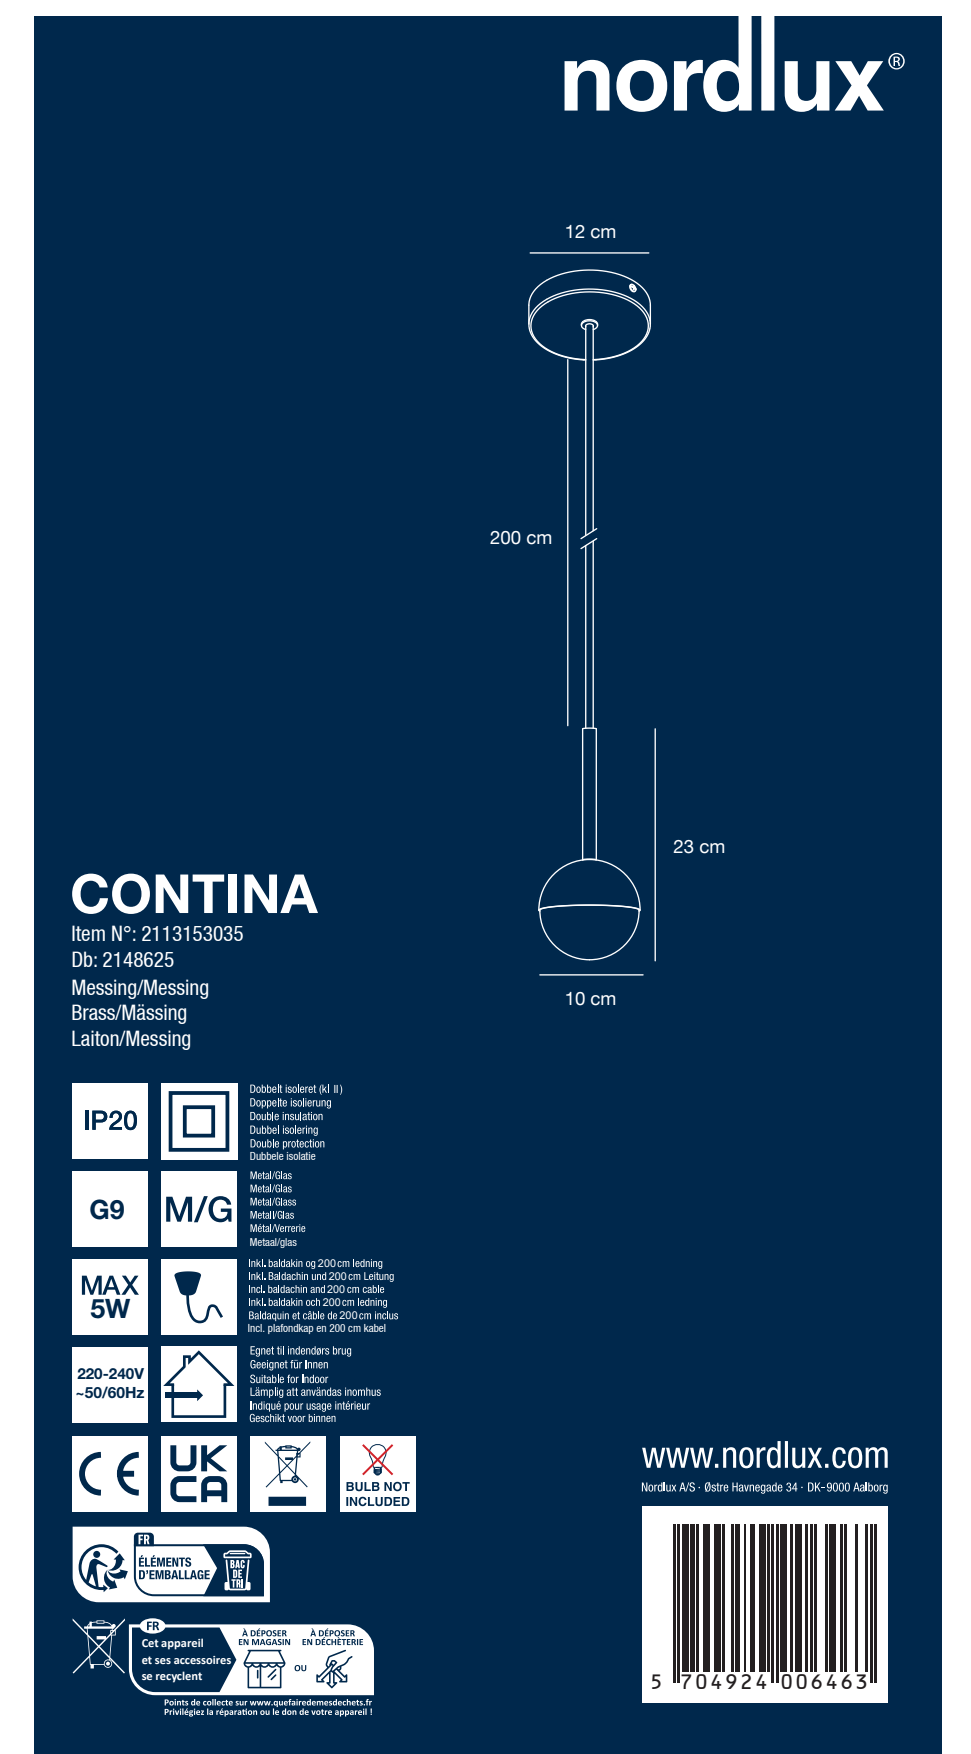

130mm

130mm

130mm

130mm

130mm

240mm

AAD: 19112025 EL

Nordlux UK
Unit 22, Deanfield Court
BB7 1QS Clitheroe Lancashire
01200422777