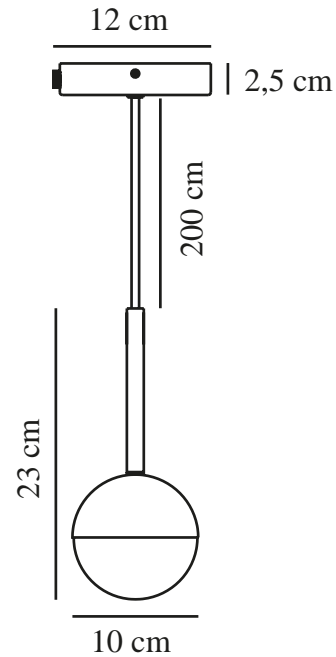

CONTINA | PENDANT | BRASS

2113153035

nordlux®

Voltage (V): 230 Volt
IP degree: IP20
Maximum bulb wattage (W): 5W
Class (Class 1, Class 2, Class 3):
Class 2 (Double isolated)
Socket type: G9

Primary material: Metal
Secondary material: Glass
Colour of the cable: White
Length of the cable (cm): 200
Surface material of the cable:
Textile
Is the cable replaceable: False
Colour: Brass

Height (cm): 23
Width (cm): 10
Shade Diameter (cm): 10
Outdoor base dimension (cm): 12
Length (cm): 10

EAN: 5704924006463
TUN: 2148625
Item Number: 2113153035
Pcs Per Master Carton: 4

Sales Box Height (cm): 24
Sales Box Width(cm): 13
Sales Box Depth (cm): 13
Sales Box Volume m³: 0.0041
Product net weight (kg): 0.61

- Contemporary art deco style
- Matte white opal mouth blown glass
- Provides a soft, diffused light

The beautiful design of the Contina pendant completes the Contina series with carefully selected details that make the series really stand out. The light frame is completed by a spherical opal white glass ball that hides the light source and spreads a soft glare-free light into the room. The slim design ensures that the pendant does not take up any unnecessary space in the room.