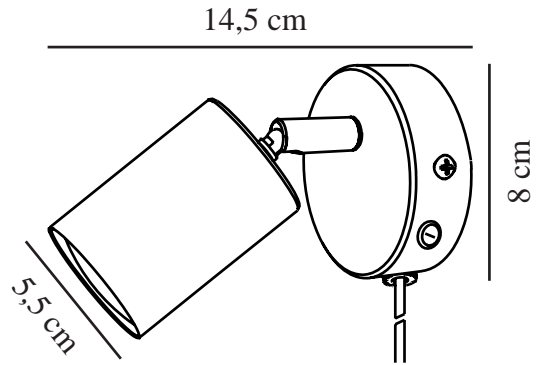

EXPLORE | WALL LIGHT | BLUE

2113251006

nordlux®

Voltage (V): 220-240 Volt
IP degree: IP20
Maximum bulb wattage (W): LED
7W
Class (Class 1, Class 2, Class 3):
Class 2 (Double isolated)
Socket type: GU10
Switch placement: On the base
Parallel connection: False

Primary material: Metal
Secondary material: Plastic
Colour of the cable: White
Length of the cable (cm): 150
Surface material of the cable:
Plastic
Is the cable replaceable: True
Colour: Blue

Height (cm): 11.5
Width (cm): 8
Shade Diameter (cm): 5.5
Length (cm): 8
Tilt Angle (°): 90
Turning Angle (°): 350

EAN: 5704924018817
TUN: 2378763
Item Number: 2113251006
Pcs Per Master Carton: 6

Sales Box Height (cm): 12
Sales Box Width (cm): 11
Sales Box Depth (cm): 9
Sales Box Volume m³: 0.0012
Product net weight (kg): 0.252

• Nordic style • Adjustable lamp for directional light

The Explore wall lamp is a small and elegant lamp with a simple design. The light is ideal as a bedside light for the children's room, teenager's room, bedroom, or anywhere that needs a small, directional light.