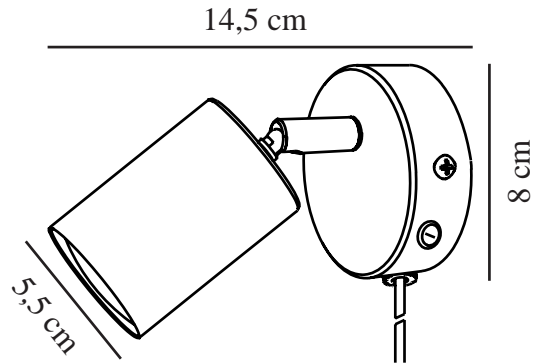

EXPLORE | WALL LIGHT | BEIGE

2113251009

nordlux®

Voltage (V): 220-240 Volt
IP degree: IP20
Maximum bulb wattage (W): LED
7W
Class (Class 1, Class 2, Class 3):
Class 2 (Double isolated)
Socket type: GU10
Switch placement: On the wall
base
Parallel connection: False

Primary material: Metal
Secondary material: Plastic
Colour of the cable: White
Length of the cable (cm): 150
Surface material of the cable:
Plastic
Is the cable replaceable: True

Colour: Beige
Height (cm): 11.5
Width (cm): 8
Shade Diameter (cm): 5.5
Length (cm): 8
Tilt Angle (°): 90
Turning Angle (°): 350

EAN: 5704924018800
TUN: 2378762
Item Number: 2113251009

Pcs Per Master Carton: 6
Sales Box Height (cm): 12
Sales Box Width(cm): 11
Sales Box Depth (cm): 9
Sales Box Volume m³ : 0.0012
Product net weight (kg): 0.252

• Nordic style • Adjustable lamp for directional light

The Explore wall lamp is a small and elegant lamp with a simple design. The light is ideal as a bedside light for the children's room, teenager's room, bedroom, or anywhere that needs a small, directional light.