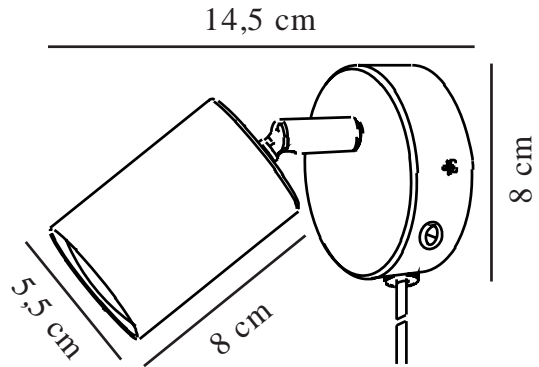

# EXPLORE | WALL LIGHT | CHROME

2113251033

nordlux®

Voltage (V): 220-240 Volt  
IP degree: IP20  
Maximum bulb wattage (W): 7W  
Class (Class 1, Class 2, Class 3):  
Class 2 (Double isolated)  
Socket type: GU10  
Switch placement: On the wall  
base  
Parallel connection: False  
Primary material: Metal  
Secondary material: Ceramic  
Colour of the cable: Clear  
Length of the cable (cm): 150  
Surface material of the cable:  
Plastic  
Is the cable replaceable: True

Colour: Chrome  
Height (cm): 11.5  
Shade Diameter (cm): 5.5  
Length (cm): 8  
Tilt Angle (°): 90  
Turning Angle (°): 350  
EAN: 5704924024191  
TUN: 2439861  
Item Number: 2113251033

Pcs Per Master Carton: 6  
Sales Box Height (cm): 12  
Sales Box Width(cm): 11  
Sales Box Depth (cm): 9  
Sales Box Volume m<sup>3</sup> : 0.0012  
Product net weight (kg): 0.252

- Nordic style
- Adjustable lamp head for a directional light
- Cool chrome finish

The Explore wall light is small and elegant with a simple design. Ideal as a bedside light for the children's room, teenager's room, bedroom, or anywhere else that needs a small, directional light.