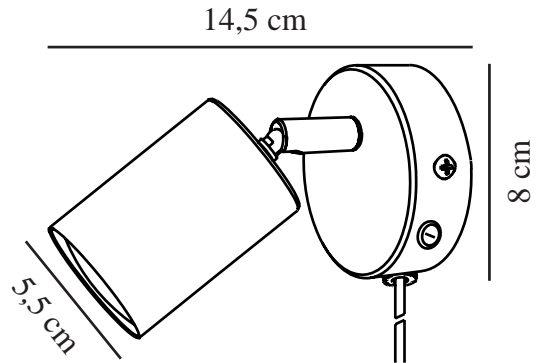

# EXPLORE | WALL LIGHT | DUSTY ROSE

2113251057

nordlux®

Voltage (V): 220-240 Volt  
IP degree: IP20  
Maximum bulb wattage (W): LED  
7W  
Class (Class 1, Class 2, Class 3):  
Class 2 (Double isolated)  
Socket type: GU10  
Switch placement: On the wall  
base  
Parallel connection: False

Primary material: Metal  
Secondary material: Plastic  
Colour of the cable: White  
Length of the cable (cm): 150  
Surface material of the cable:  
Plastic  
Is the cable replaceable: True

Colour: Dusty rose  
Height (cm): 11.5  
Width (cm): 8  
Shade Diameter (cm): 5.5  
Length (cm): 8  
Tilt Angle (°): 90  
Turning Angle (°): 350

EAN: 5704924018824  
TUN: 2378764  
Item Number: 2113251057

Pcs Per Master Carton: 6  
Sales Box Height (cm): 12  
Sales Box Width(cm): 11  
Sales Box Depth (cm): 9  
Sales Box Volume m<sup>3</sup> : 0.0012  
Product net weight (kg): 0.252

• Nordic style • Adjustable lamp for directional light

The Explore wall lamp is a small and elegant lamp with a simple design. The light is ideal as a bedside light for the children's room, teenager's room, bedroom, or anywhere that needs a small, directional light.