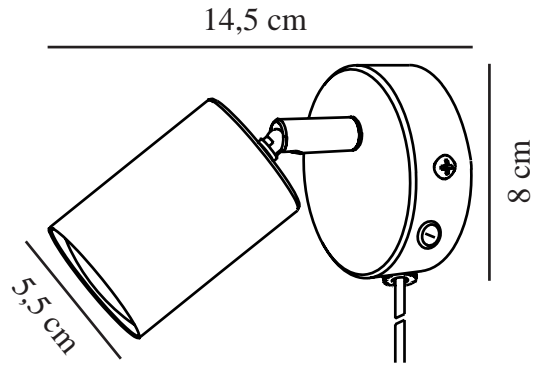

EXPLORE | WALL LIGHT | DUSTY ROSE

2113251057

nordlux®

Voltage (V): 220-240 Volt
IP degree: IP20
Maximum bulb wattage (W): LED
7W
Class (Class 1, Class 2, Class 3):
Class 2 (Double isolated)
Socket type: GU10
Switch placement: On the base
Parallel connection: False

Primary material: Metal
Secondary material: Plastic
Colour of the cable: White
Length of the cable (cm): 150
Surface material of the cable:
Plastic
Is the cable replaceable: True
Colour: Dusty rose

Height (cm): 11.5
Width (cm): 8
Shade Diameter (cm): 5.5
Length (cm): 8
Tilt Angle (°): 90
Turning Angle (°): 350

EAN: 5704924018824
TUN: 2378764
Item Number: 2113251057
Pcs Per Master Carton: 6

Sales Box Height (cm): 12
Sales Box Width (cm): 11
Sales Box Depth (cm): 9
Sales Box Volume m³: 0.0012
Product net weight (kg): 0.252

• Nordic style • Adjustable lamp for directional light

The Explore wall lamp is a small and elegant lamp with a simple design. The light is ideal as a bedside light for the children's room, teenager's room, bedroom, or anywhere that needs a small, directional light.